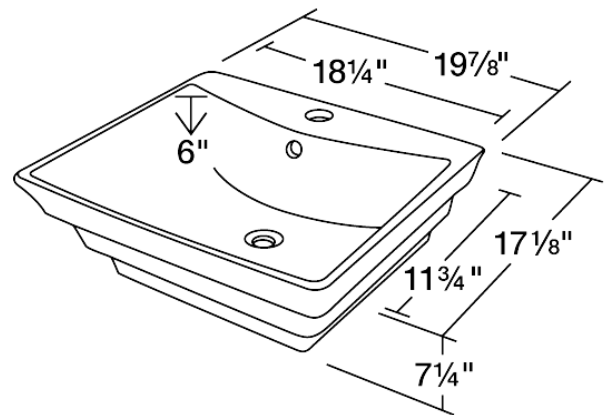

### Porcelain Vessel Sink

The P061VB porcelain vessel sink offers a unique, modern look for any bathroom. It is made from true vitreous china, which is triple glazed and triple fired to ensure your sink is durable and strong. Because this sink is a vessel, no mounting hardware is needed. The overall dimensions for the P061VB are 19 7/8" x 17 1/8" x 7 1/4" and a 21" minimum cabinet size is required. Vessel sinks require a special spring-loaded pop-up drain, which we offer in a variety of finishes to fit your decor. As always, our porcelain sinks are covered under a limited lifetime warranty for as long as you own the sink.

### Dimensions