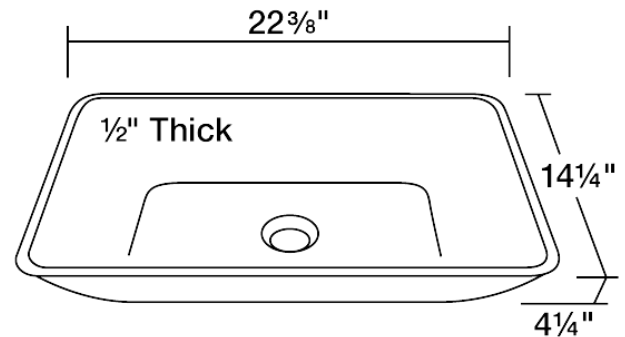

### Colored Glass Vessel Bathroom Sink

The P046BL Colored Glass Vessel Sink is manufactured using fully tempered glass, which is non-porous, easy to clean and resistant to stains and odors. This rectangular vessel sink is made with black-painted glass, which will add a modern look to any bathroom. A corresponding Glass Waterfall Faucet is available with this sink, which includes a matching disc and your choice of chrome, brushed nickel or oil rubbed bronze faucet. The overall dimensions for the P046BL are 22 3/8" x 14 1/4" x 4 1/4" with a 24" minimum cabinet size. As always, our glass sinks are covered under a limited lifetime warranty for as long as you own the product.

### Dimensions