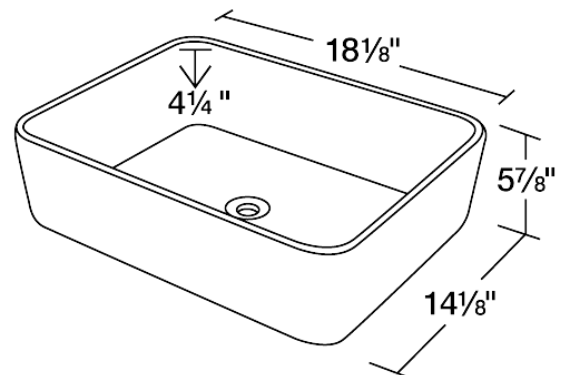

### Porcelain Vessel Sink

The P041VB porcelain vessel sink offers a unique, modern look for any bathroom. It is made from true vitreous china, which is triple glazed and triple fired to ensure your sink is durable and strong. Our bisque color is a beige hue that contains a yellow tint. Because this sink is a vessel, no mounting hardware is needed. The overall dimensions for the P041VB are 19 1/8" x 14 3/4" x 5 1/4" and a 21" minimum cabinet size is required. Vessel sinks require a special spring-loaded pop-up drain, which we offer in a variety of finishes to fit your decor. As always, our porcelain sinks are covered under a limited lifetime warranty for as long as you own the sink.

### Dimensions