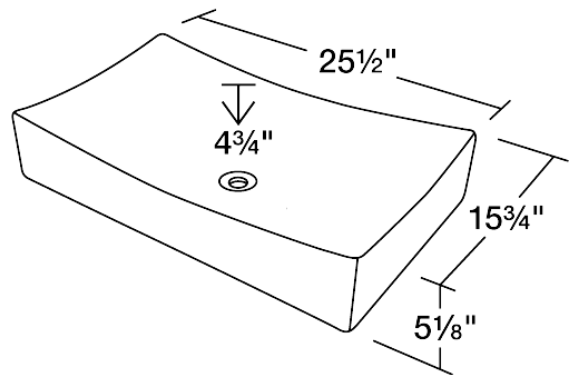

P033VB

Porcelain Vessel Sink

The P033VB porcelain vessel sink offers a unique, modern look for any bathroom. It is made from true vitreous china, which is triple glazed and triple fired to ensure your sink is durable and strong. Our bisque color is a beige hue that contains a yellow tint. Because this sink is a vessel, no mounting hardware is needed. The overall dimensions for the P033VB are 25 1/2" x 15 3/4" x 5 1/8" and a 27" minimum cabinet size is required. Vessel sinks require a special spring-loaded pop-up drain, which we offer in a variety of finishes to fit your decor. As always, our porcelain sinks are covered under a limited lifetime warranty for as long as you own the sink.

Tech Specs

- Vessel Installation
- True Vitreous China
- No Hardware Needed
- Lifetime Warranty

Dimensions

Accessories Available