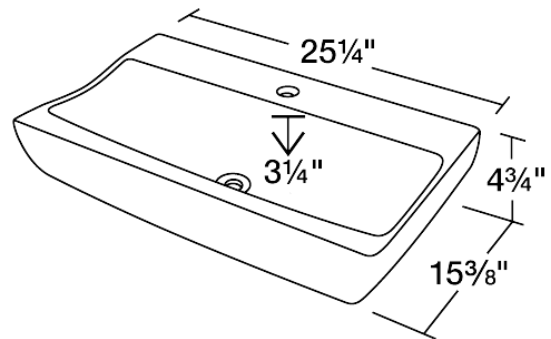

P032VW

Porcelain Vessel Sink

The P032VW porcelain vessel sink offers a unique, modern look for any bathroom. It is made from true vitreous China, which is triple glazed and triple fired to ensure your sink is durable and strong. Because this sink is a vessel, no mounting hardware is needed. The overall dimensions for the P032VW are 25 1/4" x 15 3/8" x 4 3/4" and a 27" minimum cabinet size is required. Vessel sinks require a special spring-loaded pop-up drain, which we offer in a variety of finishes to fit your decor. As always, our porcelain sinks are covered under a limited lifetime warranty for as long as you own the sink.

Tech Specs

- Vessel Installation
- True Vitreous China
- No Hardware Needed
- Lifetime Warranty

Dimensions

Accessories Available