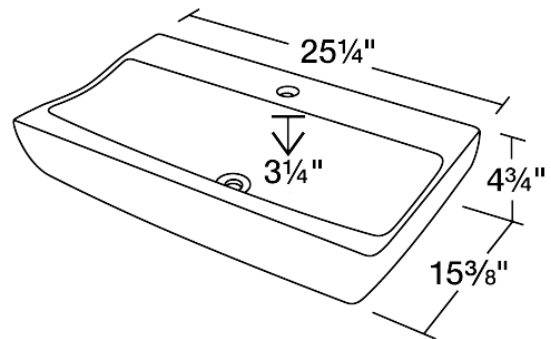

P032VB

Porcelain Vessel Sink

The P032VB porcelain vessel sink offers a unique, modern look for any bathroom. It is made from true vitreous China, which is triple glazed and triple fired to ensure your sink is durable and strong. Our bisque color is a beige hue that contains a yellow tint. Because this sink is a vessel, no mounting hardware is needed. The overall dimensions for the P032VB are 25 1/4" x 15 3/8" x 4 3/4" and a 27" minimum cabinet size is required. Vessel sinks require a special spring-loaded pop-up drain, which we offer in a variety of finishes to fit your decor. As always, our porcelain sinks are covered under a limited lifetime warranty for as long as you own the sink.

Tech Specs

- Vessel Installation
- True Vitreous China
- No Hardware Needed
- Lifetime Warranty

Dimensions

Accessories Available