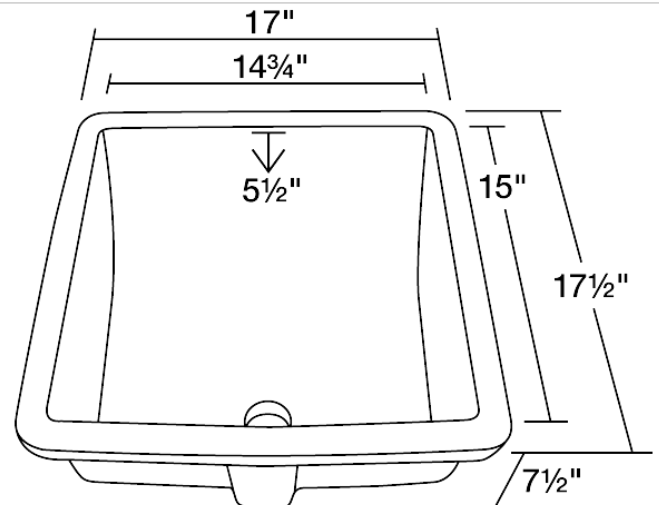

P0322UW

Rectangular Porcelain Sink

The P0322UW rectangular porcelain undermount sink is made from true vitreous china which is triple glazed and triple fired to ensure your sink is durable and strong. Undermounting a bathroom sink creates a sleek look and allows for more space on your countertop. The overall dimensions for the P0322UW are 17" x 17 1/2" x 7 1/2" and requires an 18" minimum cabinet size. Pop-up drains in a variety of finishes are available with this sink model. As always, our porcelain sinks are covered under a limited lifetime warranty for as long as you own the sink.

Tech Specs

- True Vitreous China
- Cardboard Cutout Template Included
- Installation Hardware Included
- Lifetime Warranty

Dimensions

Accessories Available