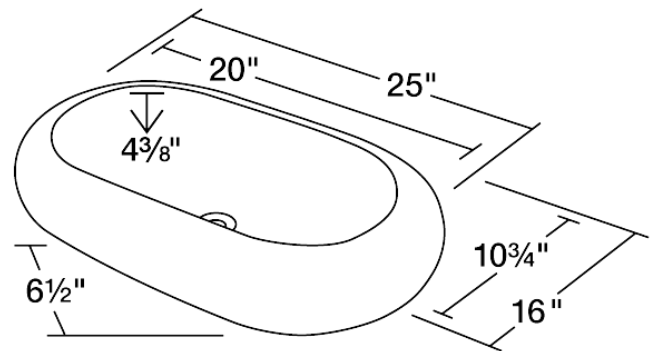

P031VW

Porcelain Vessel Sink

The P031VW porcelain vessel sink offers a unique, modern look for any bathroom. It is made from true vitreous China, which is triple glazed and triple fired to ensure your sink is durable and strong. Because this sink is a vessel, no mounting hardware is needed. The overall dimensions for the P031VW are 25" x 16" x 6 1/2" and a 27" minimum cabinet size is required. Vessel sinks require a special spring-loaded pop-up drain, which we offer in a variety of finishes to fit your decor. As always, our porcelain sinks are covered under a limited lifetime warranty for as long as you own the sink.

Tech Specs

- Vessel Installation
- True Vitreous China
- No Hardware Needed
- Lifetime Warranty

Dimensions

Accessories Available