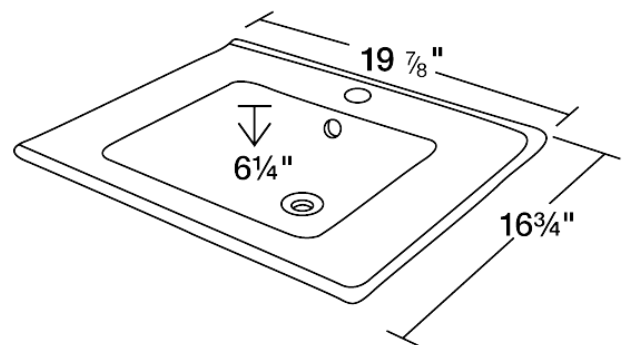

P013VW

Porcelain Vessel Sink

The P013VW porcelain vessel sink offers a unique, modern look for any bathroom. It is made from true vitreous china, which is triple glazed and triple fired to ensure your sink is durable and strong. Because this sink is a vessel, no mounting hardware is needed. The overall dimensions for the P013VW are 19 7/8" x 16 3/4" x 6 1/4" and a 21" minimum cabinet size is required. Vessel sinks require a special spring-loaded pop-up drain, which we offer in a variety of finishes to fit your decor. As always, our porcelain sinks are covered under a limited lifetime warranty for as long as you own the sink.

Tech Specs

- Topmount or Vessel Installation
- 21" Minimum Cabinet Size
- True Vitreous China
- No Hardware Needed
- Lifetime Warranty

Dimensions

Accessories Available