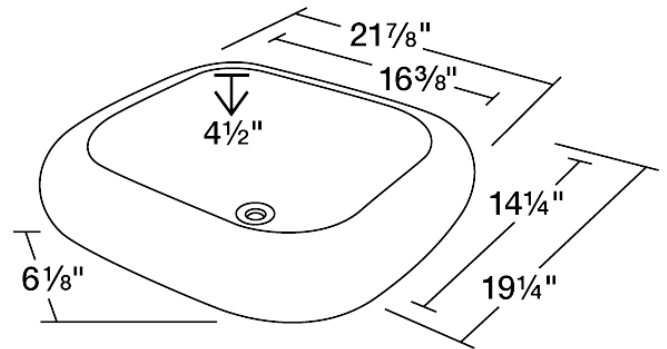

P011VB

Pillow Top Porcelain Vessel Sink

The P011VB porcelain vessel sink offers a unique, modern look for any bathroom. It is made from true vitreous china, which is triple glazed and triple fired to ensure your sink is durable and strong. Our bisque color is a beige hue that contains a yellow tint. Because this sink is a vessel, no mounting hardware is needed. The overall dimensions for the P011VB are 21 7/8" x 19 1/4" x 6 1/8" and a 21" minimum cabinet size is required. Vessel sinks require a special spring-loaded pop-up drain, which we offer in a variety of finishes to fit your decor. As always, our porcelain sinks are covered under a limited lifetime warranty for as long as you own the sink.

Tech Specs

- Vessel Installation
- True Vitreous China
- No Hardware Needed
- Lifetime Warranty

Dimensions

Accessories Available