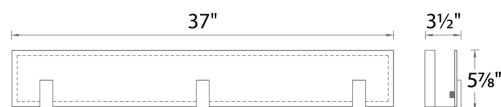

REPLACEMENT PARTS

- RPL-GLA-57637 - Outer glass for WS-57637
RPL-GLA-57637-02 - Inner glass for WS-57637

FINISHES

Brushed
Nickel

LINE DRAWING

WS-57637