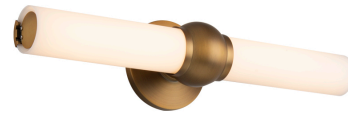

Fixture Type: _____

Catalog Number: _____

Project: _____

Location: _____

Juliet Wall Sconce 3000K

Model & Size	Color Temp & CRI	Finish	Watt	LED Lumens	Delivered Lumens	Title 24
WS-35020 20"	3000K 90	AB Aged Brass	27W	2059	1439	YES
	3000K 90	BN Brushed Nickel	27W	2059	1439	YES
	3000K 90	CH Chrome	27W	2059	1439	YES

Example: **WS-35020-AB**

DESCRIPTION

Elegant diffuse illumination. Pairs well with round, oval, or rectangular mirrors.

FEATURES

- ACLED driverless technology
- 5 Year warranty

SPECIFICATIONS

Color Temp:	3000K
Input:	120 VAC, 50/60Hz
CRI:	90
Dimming:	ELV: 100-10%
Rated Life:	50000 Hours
Mounting:	Can be mounted on wall in all orientations
Standards:	ETL, cETL, Title 24: 2019 Damp Location Listed
Construction:	Aluminum hardware with glass diffuser

FINISHES

Aged Brass Brushed Nickel Chrome

LINE DRAWING

Fixture Type: _____

Catalog Number: _____

Project: _____

Location: _____

Juliet