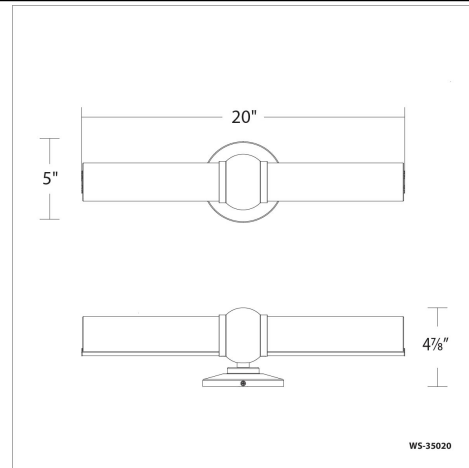

Fixture Type: _____

Catalog Number: _____

Project: _____

Location: _____

Juliet Wall Sconce 3000K

Model & Size	Color Temp & CRI	Finish	Watt	LED Lumens	Delivered Lumens	Title 24
WS-35020 20"	3000K 90	AB Aged Brass	27W	2059	1439	YES
	3000K 90	BN Brushed Nickel	27W	2059	1439	YES
	3000K 90	CH Chrome	27W	2059	1439	YES

FINISHES

Aged Brass Brushed Nickel Chrome

LINE DRAWING

Fixture Type: _____

Catalog Number: _____

Project: _____

Location: _____

Juliet