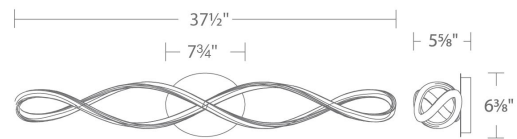

LINE DRAWING