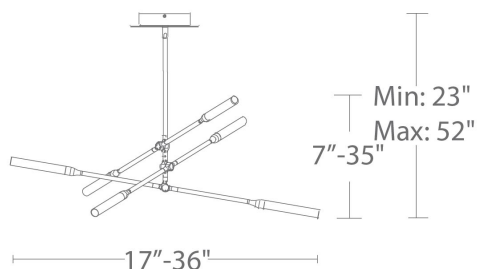

FINISHES

LINE DRAWING