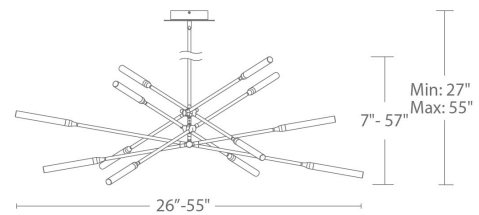

FINISHES

LINE DRAWING

PD-55912