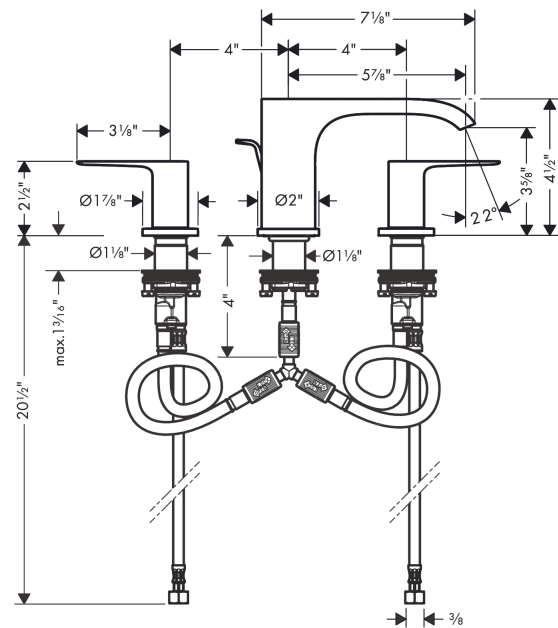

Vivenis

Widespread Faucet 90 with Pop-Up Drain, 1.2 GPM

Finishes : **brushed nickel** Part no. : **75033821**

Description

Features

- Consists of: Widespread faucet, Pop-up assembly
- Spray modes: WaterfallStream
- Flow: 1.2 GPM (4.5 L/Min)
- 90° ceramic valves
- Includes pop-up drain
- Material waste set: Metal

Item details

Technology

Design awards

reddot winner 2021

Compliance

Product image

Scale drawing

Vivenis
Widespread Faucet 90 with Pop-Up Drain, 1.2 GPM
 Finishes : **brushed nickel** Part no. : **75033821**

Exploded drawing

Year of production: >11/21

Vivenis

Widespread Faucet 90 with Pop-Up Drain, 1.2 GPM

Finishes : **brushed nickel** Part no. : **75033821**

Spare parts list

Year of production: >11/21

Pos.	Description	Part no.	Price	PU
1	spout cpl.	94308820	-	1
2	spray former	94275001	-	1
3	escutcheon for spout	94309820	-	1
4	null	92913000	-	1
5	O-ring 8x1,75	97827000	-	1
6	flat seal	98749000	-	1
7	O-ring 26x4	92191000	-	1
8	null	92909000	-	1
9	lever collar	97548000	-	1
10	hose connection angel	92905000	-	1
11	handle for hot water	94306820	-	1
12	handle for cold water	94307820	-	1
13	O-Ring 14x1,5	98201000	-	1
14	escutcheon for handle	92956820	-	1
15	null	92907000	-	1
16	handle fixing set	98932000	-	1
17	shut off unit right closing	98817000	-	1
18	shut off unit left closing	95366000	-	1
19	null	92914000	-	1
a	pop up waste	88509820	-	1