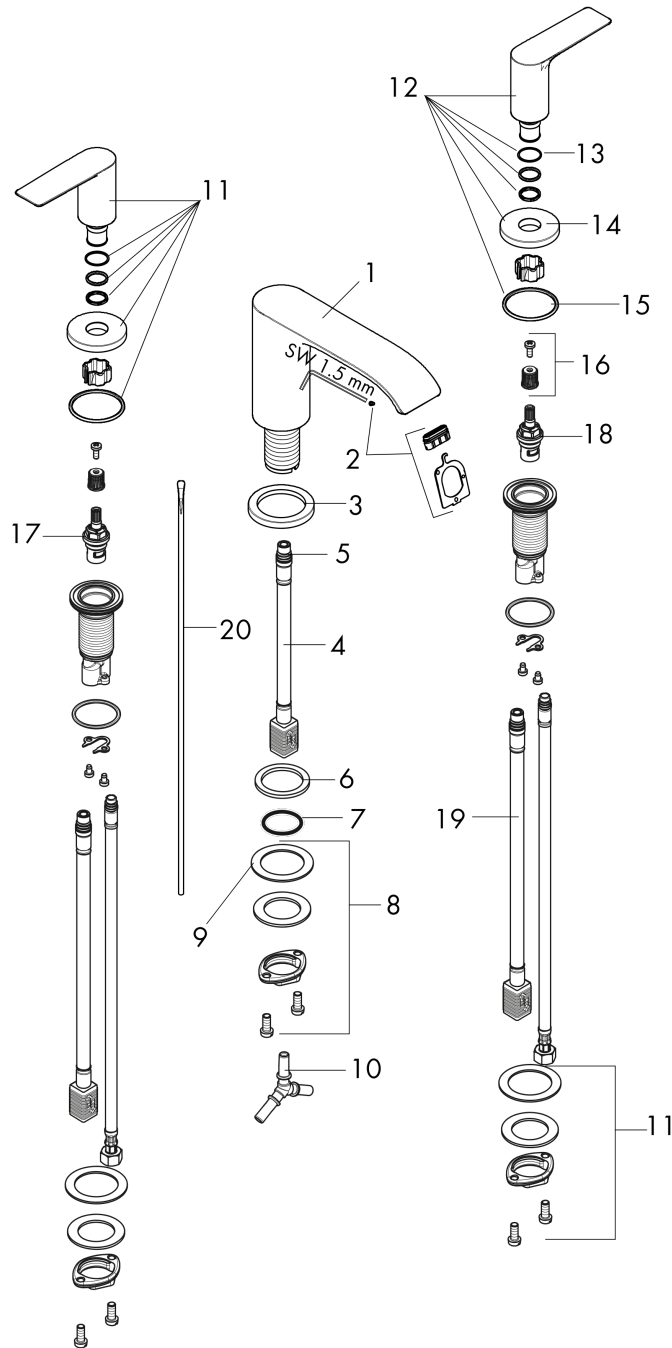

Vivenis

Widespread Faucet 90 with Pop-Up Drain, 1.2 GPM

Finishes : **brushed nickel** Part no. : **75033821**

Description

Features

- Consists of: Widespread faucet, Pop-up assembly
- Spray modes: WaterfallStream
- Flow: 1.2 GPM (4.5 L/Min)
- 90° ceramic valves
- Includes pop-up drain
- Material waste set: Metal

Item details

Technology

Design awards

reddot winner 2021

Compliance

Product image

Scale drawing

Vivenis
Widespread Faucet 90 with Pop-Up Drain, 1.2 GPM
 Finishes : **brushed nickel** Part no. : **75033821**

Exploded drawing

Year of production: >11/21

Vivenis

Widespread Faucet 90 with Pop-Up Drain, 1.2 GPM

Finishes : **brushed nickel** Part no. : **75033821**

Spare parts list

Year of production: >11/21

Pos.	Description	Part no.	Price	PU
1	spout cpl.	94308820	-	1
2	spray former	94275001	-	1
3	escutcheon for spout	94309820	-	1
4	null	92913000	-	1
5	O-ring 8x1,75	97827000	-	1
6	flat seal	98749000	-	1
7	O-ring 26x4	92191000	-	1
8	null	92909000	-	1
9	lever collar	97548000	-	1
10	hose connection angel	92905000	-	1
11	handle for hot water	94306820	-	1
12	handle for cold water	94307820	-	1
13	O-Ring 14x1,5	98201000	-	1
14	escutcheon for handle	92956820	-	1
15	null	92907000	-	1
16	handle fixing set	98932000	-	1
17	shut off unit right closing	98817000	-	1
18	shut off unit left closing	95366000	-	1
19	null	92914000	-	1
a	pop up waste	88509820	-	1