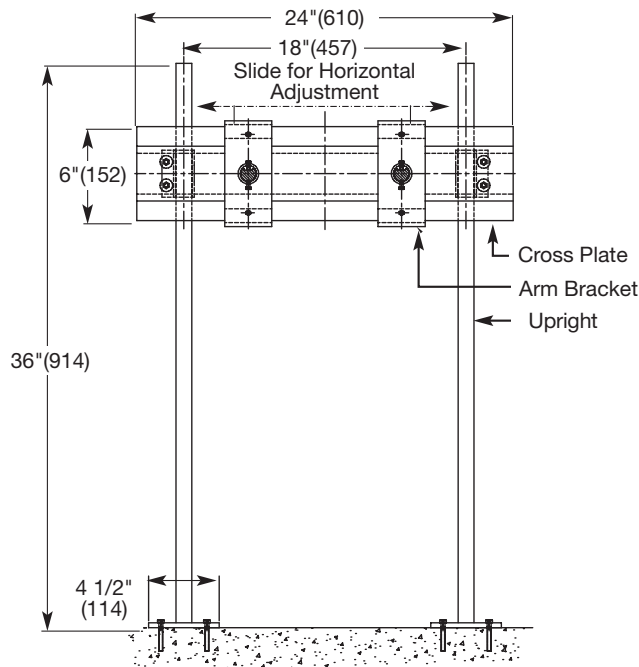

Specification

Watts TCA-411 epoxy coated floor mounted concealed arm track lavatory carrier with heavy gauge steel offset uprights with welded feet, steel cross plate with integral mounting brackets, sliding adjustable arm brackets, and adjustable cast iron concealed arms with mounting clips, leveling screws, and basin locking device. Carrier complies with requirements of ASME A112.6.1M up to a 250 lb (113 kg) static load.

Options (Select One or More)	Suffix	Description	
-M42	42"	Long Carrier Leg	<input type="checkbox"/>
-M54	2"	Chrome Plated Escutcheons, Single	<input type="checkbox"/>
-M55	4"	Chrome Plated Escutcheons, Single	<input type="checkbox"/>
-M60		Knee Operated Valve Support Plate Single	<input type="checkbox"/>
-US		Buy American Compliant	<input type="checkbox"/>

NOTICE

Anchor legs to concrete floor with minimum 1/2"(13) anchor bolts (by others).

NOTICE

The information contained herein is not intended to replace the full product installation and safety information available or the experience of a trained product installer. You are required to thoroughly read all installation instructions and product safety information before beginning the installation of this product.