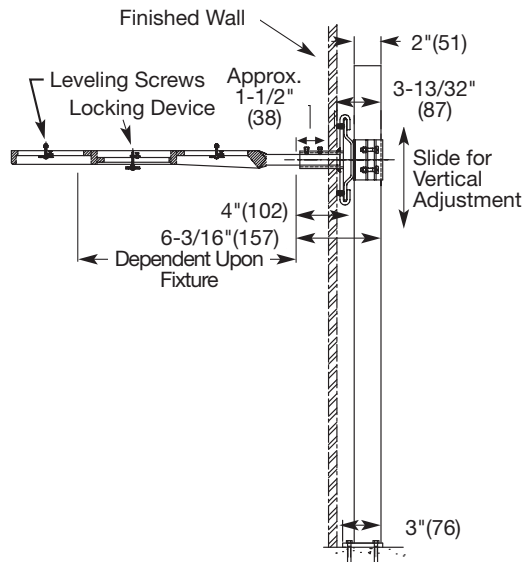

Specification

Watts TCA-411 epoxy coated floor mounted concealed arm track lavatory carrier with heavy gauge steel offset uprights with welded feet, steel cross plate with integral mounting brackets, sliding adjustable arm brackets, and adjustable cast iron concealed arms with mounting clips, leveling screws, and basin locking device. Carrier complies with requirements of ASME A112.6.1M up to a 250 lb (113 kg) static load.

Options (Select One or More)	Suffix	Description	
-M42	42"	Long Carrier Leg	<input type="checkbox"/>
-M54	2"	Chrome Plated Escutcheons, Single	<input type="checkbox"/>
-M55	4"	Chrome Plated Escutcheons, Single	<input type="checkbox"/>
-M60		Knee Operated Valve Support Plate Single	<input type="checkbox"/>
-US		Buy American Compliant	<input type="checkbox"/>

NOTICE

Anchor legs to concrete floor with minimum 1/2"(13) anchor bolts (by others).

NOTICE

The information contained herein is not intended to replace the full product installation and safety information available or the experience of a trained product installer. You are required to thoroughly read all installation instructions and product safety information before beginning the installation of this product.