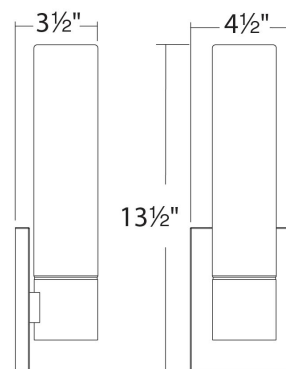

FINISHES

LINE DRAWING

WS-7213