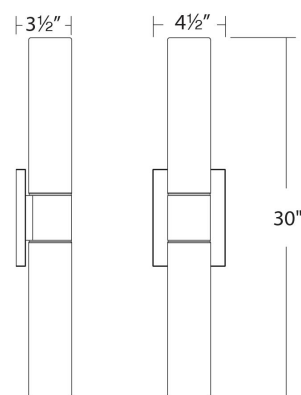

Fixture Type: _____

Catalog Number: _____

Project: _____

Location: _____

Elementum Bathroom Sconce 2700K

Model & Size	Color Temp & CRI	Finish	Watt	LED Lumens	Delivered Lumens	Title 24
WS-7230 30"	2700K 90	BN Brushed Nickel	39.5W	2404	1708	Yes
	2700K 90	BR Brushed Brass	39.5W	2404	1708	Yes
	2700K 90	CH Chrome	39.5W	2925	1955	No

Example: **WS-7230-BN**

- For 277V special order, add an "F" before the finish: WS-7230F-30-BN
- For alternate color temperature, special order adding -27 or -35: WS-7230F-30-BN

DESCRIPTION

Updated with a warm brass finish, Elementum brings unparalleled task lighting into your bathroom, whether mounted vertically on either side of the mirror or above a vanity mirror for a flattering diffuse illumination.

FEATURES

- A streamlined luminaire sealed to meet healthcare facility requirements
- 13" can only be mounted vertically
- Title 24 may not be available for all finishes, check for availability
- ACLED driverless technology
- 5 year warranty

SPECIFICATIONS

Color Temp:	2700K
Input:	120 VAC, 50/60Hz
CRI:	90
Dimming:	ELV: 100 - 10%
Rated Life:	80000 Hours
Mounting:	Can be mounted on wall in all orientations
Standards:	ETL, cETL, IP65, Title 24 JA8-2016 Compliant Wet Location Listed
Construction:	Aluminum hardware with mouth blown etched glass diffuser

REPLACEMENT PARTS

RPL-GLA-2818 - Glass for WS-7230

FINISHES

LINE DRAWING

WS-7230