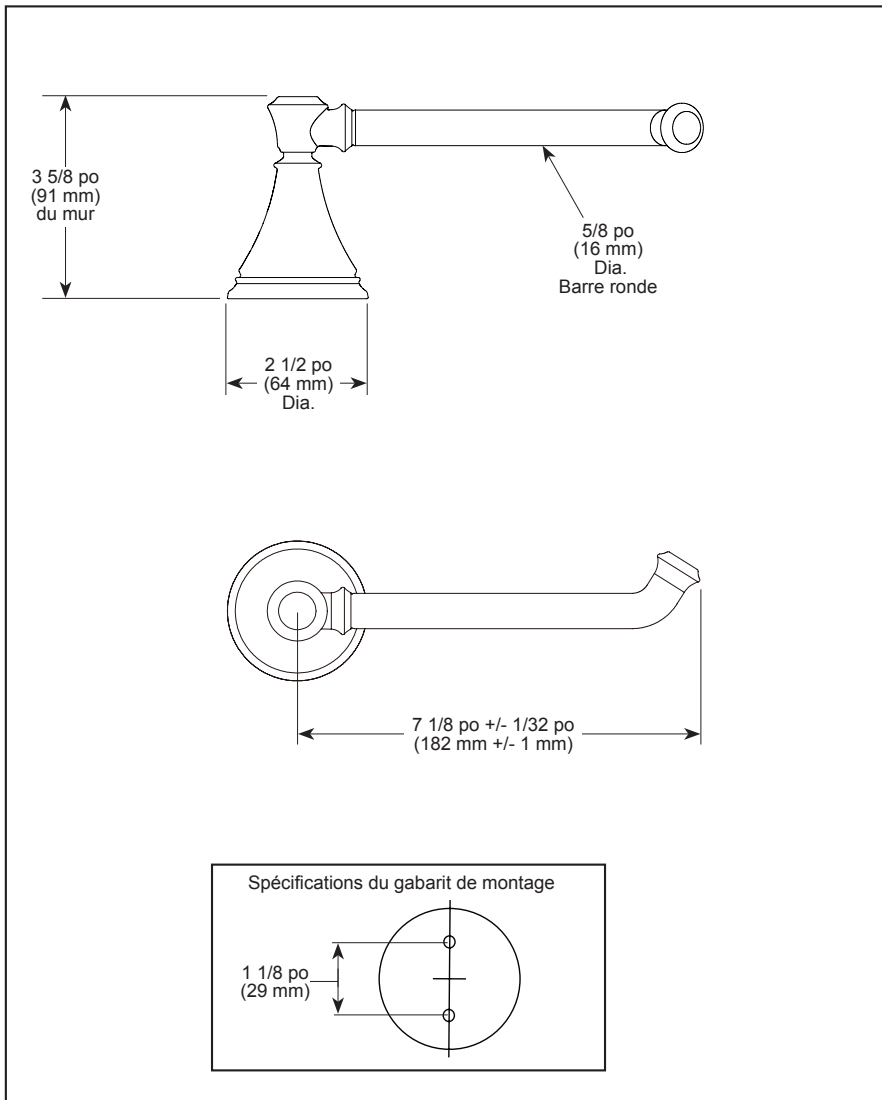

▲ Désigne le suffixe approprié de la finition

SPÉCIFICATIONS STANDARDS :

- Il est préférable de placer de blocage en bois derrière toutes les surfaces murales. Si le blocage en bois n'est pas disponible, les fixations suivantes sont suggérées : Carrelage/maçonnerie - Ancrages de plastique ou de plomb, Plâtre/cloison sèche - Boulons à bascule.
- Matériel de montage inclus avec le produit

GARANTIE

- Pièces et finition – Garantie à vie limitée; ou pour les clients commerciaux, 10 ans pour les résidences multifamiliales (appartements et condominiums) et 5 ans pour tout autre usage commercial, dans tous les cas à compter de la date de réception du produit par l'acheteur initial ou son représentant autorisé (installateur, etc.)
- Veuillez consulter le site fr.deltafaucet.ca pour tous les détails de notre garantie limitée.