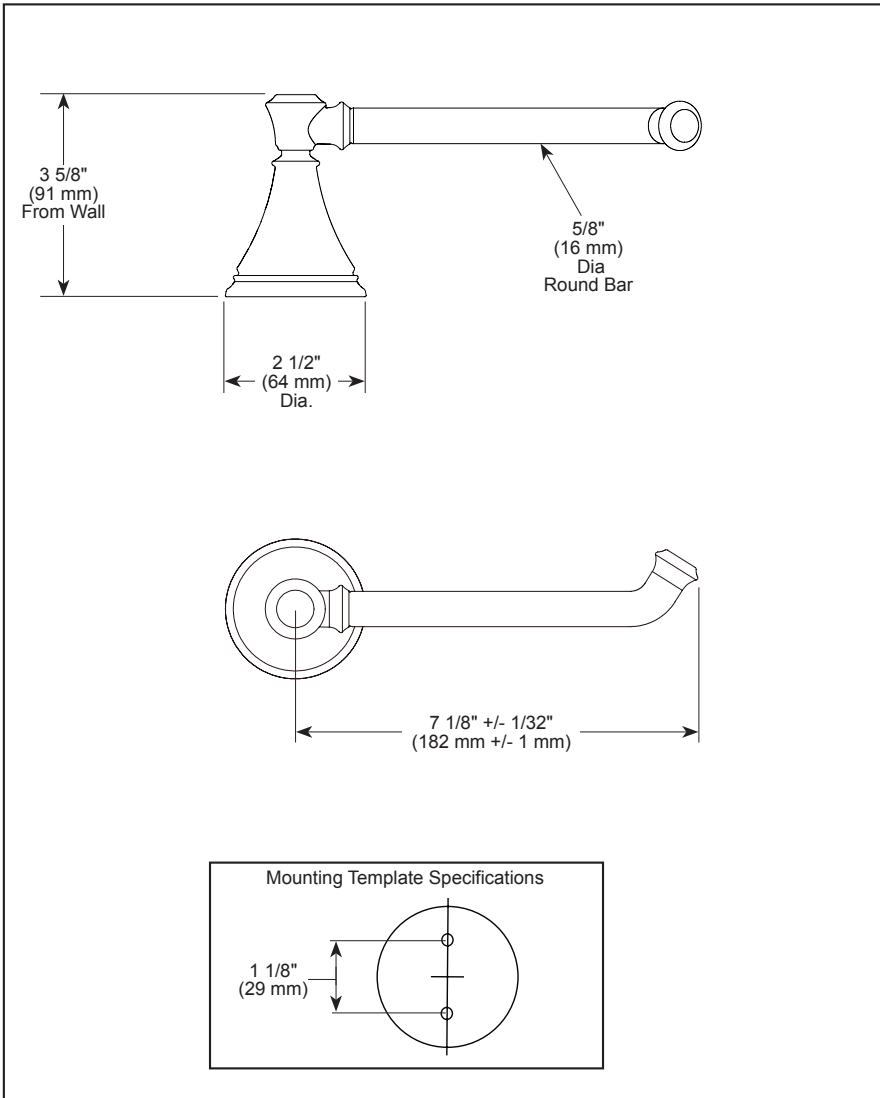

WARRANTY

- Parts and Finish – Lifetime limited warranty; or for commercial purchasers, 10 years for multi-family residential (apartments and condominiums) and 5 years for all other commercial uses, in each case from the date the product is received by the original purchaser or their authorized representative (installation contractor, etc.)
- Please go to www.deltafaucet.com for the complete details of our limited warranty.