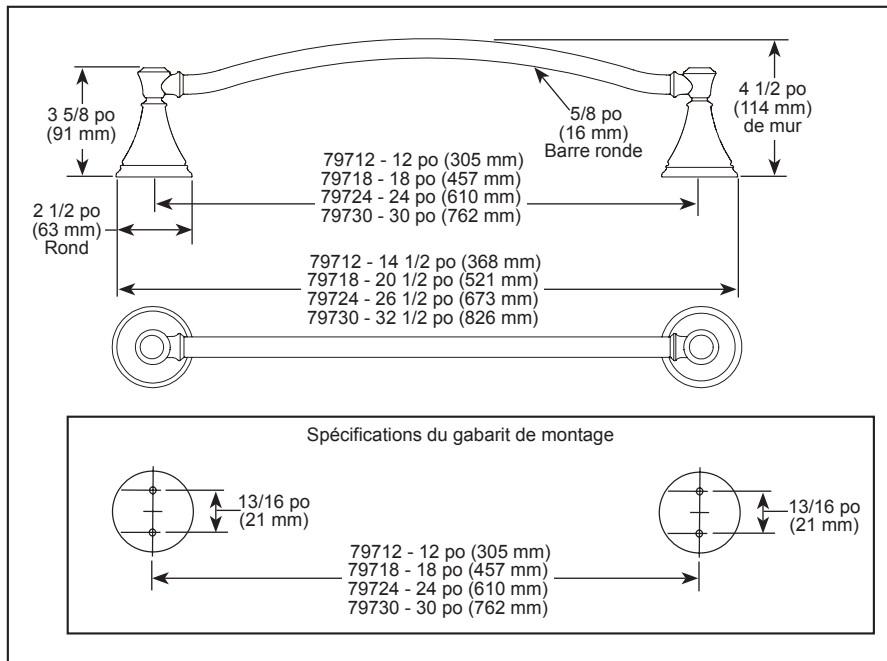

see what Delta can doSM

ACCESSORIES

- Cassidy® Bath Collection
- 12" Towel Bar
- 18" Towel Bar
- 24" Towel Bar
- 30" Towel Bar

STANDARD SPECIFICATIONS:

- Wood blocking is preferable behind all wall surfaces. If wood blocking is not available, the following fasteners are suggested: Tile/Masonry-Plastic or lead Anchors Plaster/drywall-Toggle bolts.
- Mounting hardware included with product

- Collection pour salle de bain Cassidy^{MD}
- Porte-serviettes de 12 po (305 mm)
- Porte-serviettes de 18 po (457 mm)
- Porte-serviettes de 24 po (610 mm)
- Porte-serviettes de 30 po (762 mm)

SPÉCIFICATIONS STANDARDS :