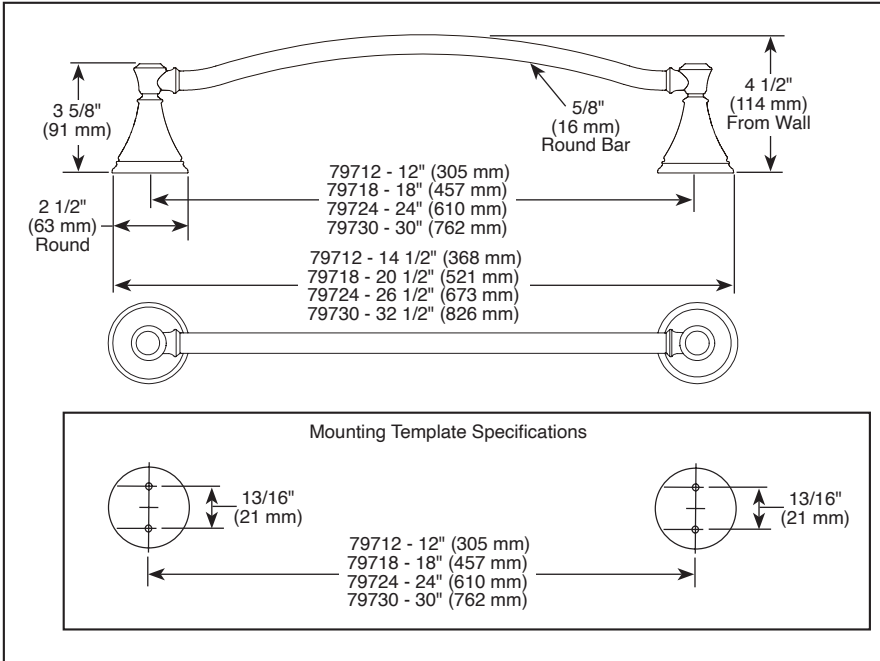

WARRANTY

- Parts and Finish – Lifetime limited warranty; or for commercial purchasers, 10 years for multi-family residential (apartments and condominiums) and 5 years for all other commercial uses, in each case from the date the product is received by the original purchaser or their authorized representative (installation contractor, etc.)
- Please go to www.deltafaucet.com for the complete details of our limited warranty.