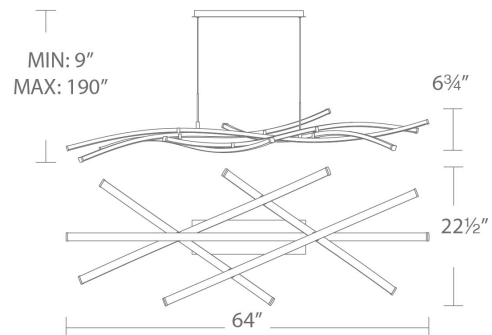

FINISHES

Chrome

LINE DRAWING

PD-60964