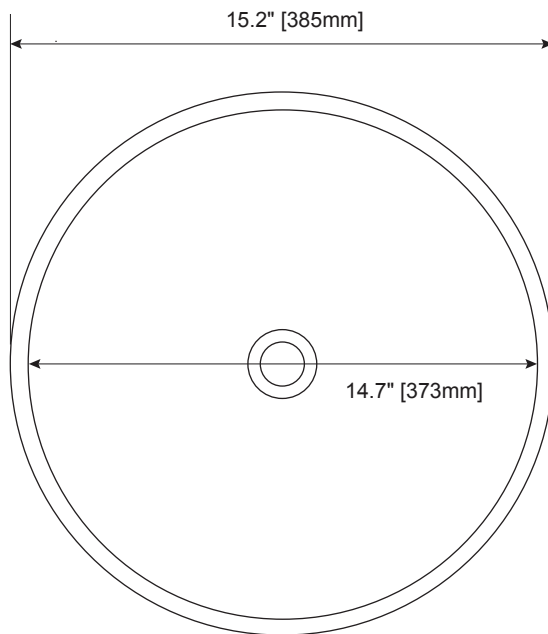

FEATURES

- Made of elegant vitreous china
- Smooth polished or matte finishes

COLORS / FINISHES

- RDBL: Polished Blue
- RDGD: Polished Gold
- RDGR: Polished Grey
- RDMW: Matte White

NOMINAL DIMENSIONS

- 15.2" Width x 15.2" Depth x 5.7" Height

PRODUCT DIAGRAM

TOP

SIDE