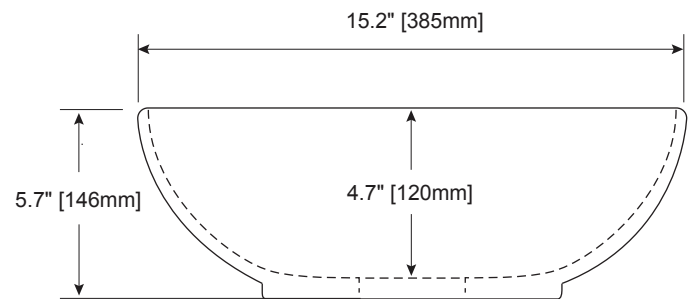

FEATURES

- Made of elegant vitreous china
- Smooth polished or matte finishes

COLORS / FINISHES

- RDBL: Polished Blue
- RDGD: Polished Gold
- RDGR: Polished Grey
- RDMW: Matte White

NOMINAL DIMENSIONS

- 15.2" Width x 15.2" Depth x 5.7" Height

PRODUCT DIAGRAM

TOP

SIDE