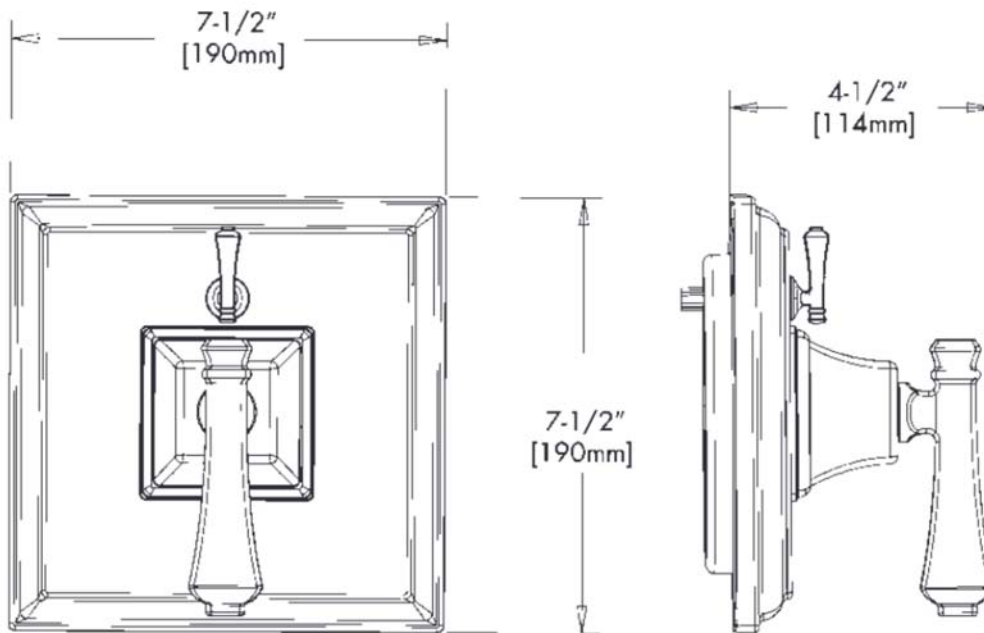

SPEAKMAN® CPT-8400-P

Rainier™ Pressure Balance Diverter Valve Trim

FEATURES:

- Square styling
- Includes mounting plate & hardware
- Metal Handle
- Durable plastic construction (trim plate)
- Works with Speakman Pressure Balance Valve Model CPV-P-DV

FINISH:

PC

WARRANTY:

- 1 Year Limited

DIMENSIONS:

NOTE: 1. All dimensions are in inches (millimeters) unless otherwise specified and are subject to change without notice.

Architect/Engineer Approval Space:

SPEAKMAN
400 ANCHOR MILL ROAD
NEW CASTLE, DE 19720