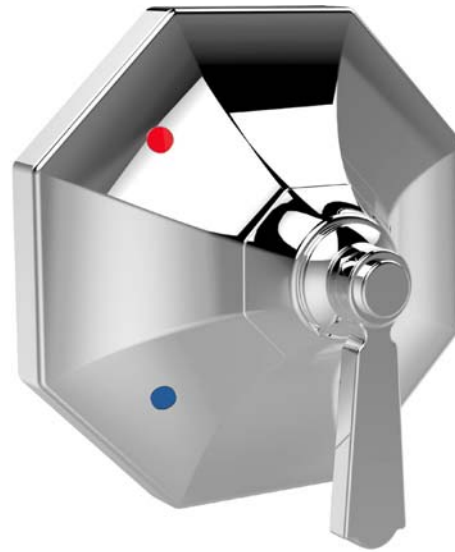

SPEAKMAN® CPT-160 0 0 -P

Opera™ Pressure Balance Valve Trim

FEATURES:

- Octagonal styling
- Includes mounting plate with seal
- Hot and cold temperature indicators

FINISH:

PC

WARRANTY:

- 1 year limited

DIMENSIONS:

NOTE: 1 All dimensions are in inches (millimeters) unless otherwise specified and are subject to change without notice.

Architect/Engineer Approval Space:

SPEAKMAN
400 ANCHOR MILL ROAD
NEW CASTLE, DE 19720