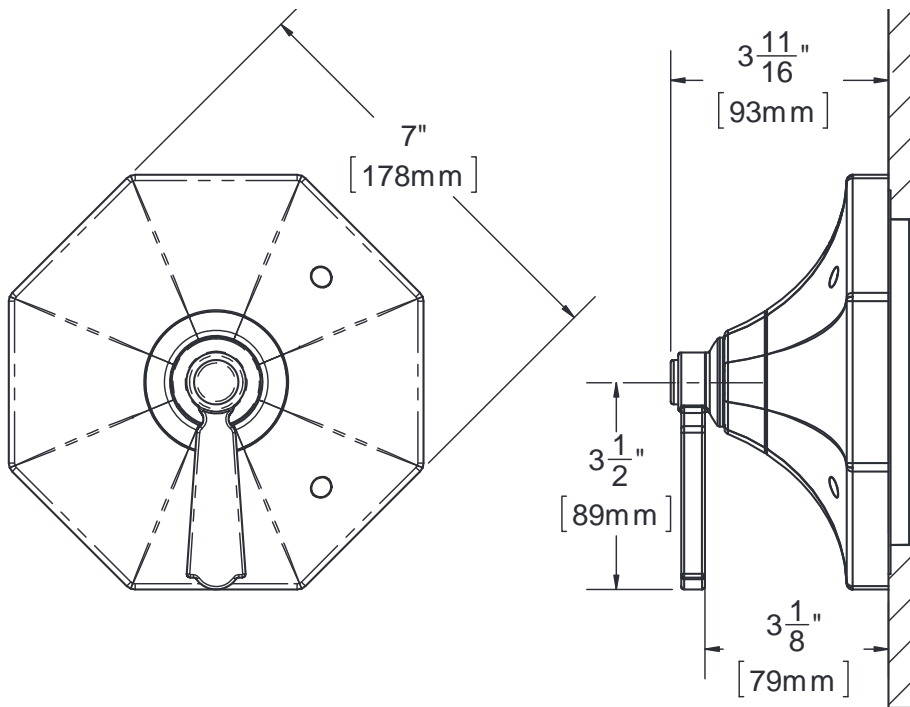

SPEAKMAN® CPT-160 0 0 -P

Opera™ Pressure Balance Valve Trim

FEATURES:

- Octagonal styling
- Includes mounting plate with seal
- Hot and cold temperature indicators

FINISH:

PC

WARRANTY:

- 1 year limited

DIMENSIONS:

NOTE: 1 All dimensions are in inches (millimeters) unless otherwise specified and are subject to change without notice.

Architect/Engineer Approval Space:

SPEAKMAN
400 ANCHOR MILL ROAD
NEW CASTLE, DE 19720