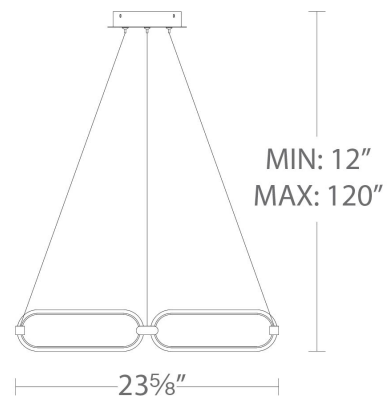

LINE DRAWING