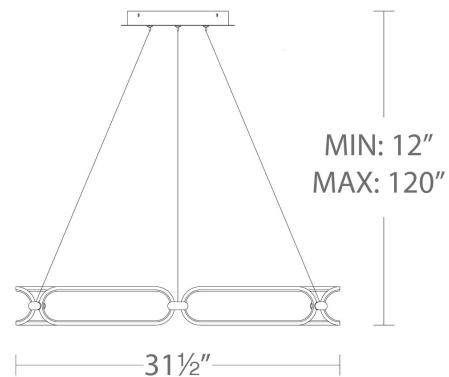

### LINE DRAWING

PD-54932

Fixture Type: \_\_\_\_\_

Catalog Number: \_\_\_\_\_

Project: \_\_\_\_\_

Location: \_\_\_\_\_