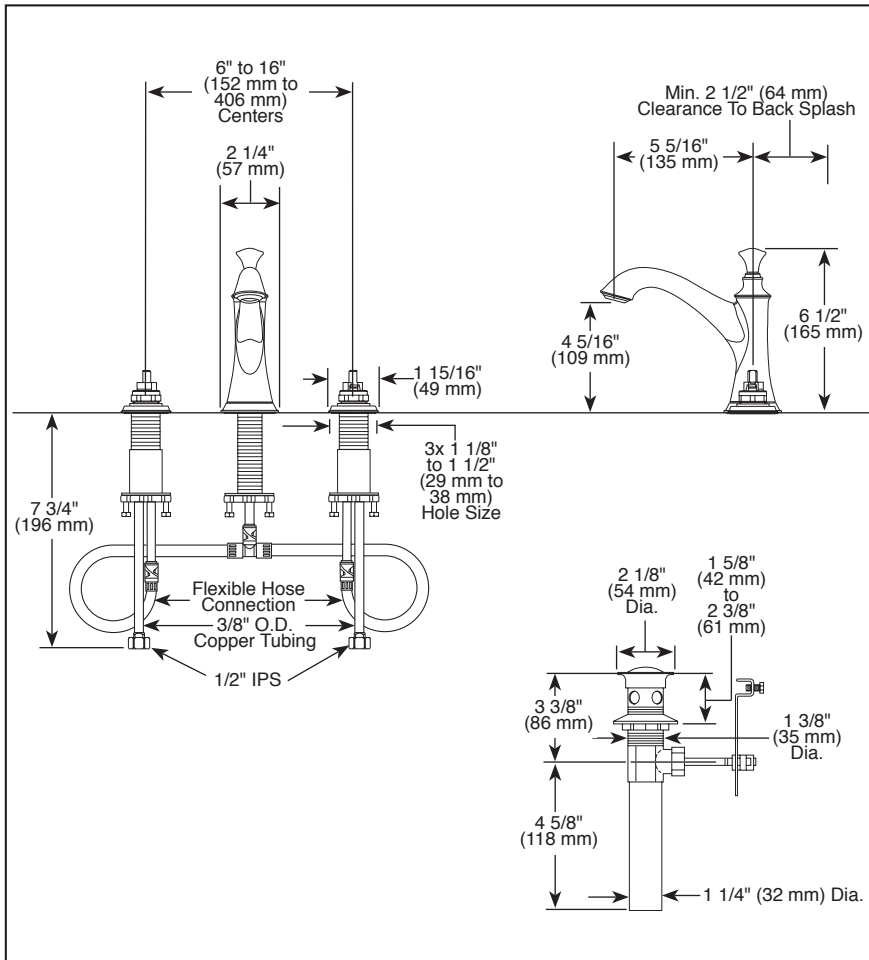

▲ Designate Proper Finish Suffix

BRIZO®

WIDESPREAD LAVATORY FAUCETS

- Baliza® Bath Collection
- Two Handle Widespread Deck Mount

STANDARD SPECIFICATIONS:

- Max. 1.50 gpm @ 60 psi, 5.70 L/min @ 414 kPa
- Max. (ECO models only) 1.20 gpm @ 60 psi, 4.54 L/min @ 414 kPa
- Three hole mount
- LHP - Less Handle Program. See handle options below.
- Control mechanism shall be of the rotating ceramic cylinder type with 90° (1/4 turn) rotation
- Metal drain with pop-up type fitting with plated flange and stopper
- Accommodates up to 3" deck thickness

WARRANTY

- Lifetime limited warranty on parts (other than electronic parts and batteries) and finishes: or, for commercial users, for 5 years from date of purchase.
- 5 year limited warranty on electronic parts (other than batteries); or, for commercial users, for 1 year from the date of purchase. No warranty is provided on batteries.

COMPLIES WITH:

- ASME A112.18.1 / CSA B125.1
- ASME A112.18.2 / CSA B125.2
- Indicates compliance to ICC/ANSI A117.1
- EPA WaterSense®
- Verified compliant with .25% weighted average Pb content regulations.