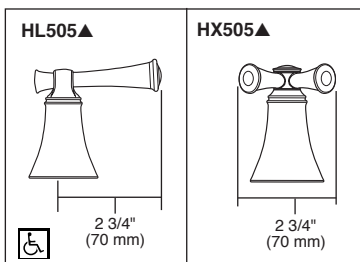

▲ Designate Proper Finish Suffix

BRIZO®

WIDESPREAD LAVATORY FAUCETS

- Baliza® Bath Collection
- Two Handle Widespread Deck Mount

STANDARD SPECIFICATIONS:

- Max. 1.50 gpm @ 60 psi, 5.70 L/min @ 414 kPa
- Max. (ECO models only) 1.20 gpm @ 60 psi, 4.54 L/min @ 414 kPa
- Three hole mount
- LHP - Less Handle Program. See handle options below.
- Control mechanism shall be of the rotating ceramic cylinder type with 90° (1/4 turn) rotation
- Metal drain with pop-up type fitting with plated flange and stopper
- Accommodates up to 3" deck thickness

WARRANTY

- Lifetime limited warranty on parts (other than electronic parts and batteries) and finishes: or, for commercial users, for 5 years from date of purchase.
- 5 year limited warranty on electronic parts (other than batteries); or, for commercial users, for 1 year from the date of purchase. No warranty is provided on batteries.

COMPLIES WITH:

- ASME A112.18.1 / CSA B125.1
- ASME A112.18.2 / CSA B125.2
- Indicates compliance to ICC/ANSI A117.1
- EPA WaterSense®
- Verified compliant with .25% weighted average Pb content regulations.