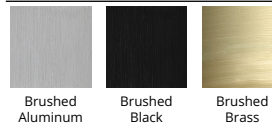

Fixture Type: _____

Catalog Number: _____

Project: _____

Location: _____

Brink Bathroom Sconce

Model & Size	Color Temp & CRI	Watt	LED Lumens	Delivered Lumens	Finish
WS-77612 12"	2700K 90	10.5W	863	779	AL Brushed Aluminum
	3000K 90	10.5W	905	791	BK Brushed Black
	3500K 90	10.5W	935	840	BR Brushed Brass

Example: **WS-77612-27-AL**

DESCRIPTION

A beautiful bar of pure LED light radiates through the co-extruded acrylic diffuser for brighter illumination, and an adjustable back plate adds versatility to this design's many attributes. It's a clean modern sconce anywhere you mount it.

FINISHES

Brushed Aluminum Brushed Black Brushed Brass

LINE DRAWING

WS-77612

Fixture Type: _____

Catalog Number: _____

Project: _____

Location: _____