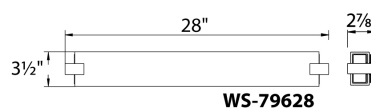

REPLACEMENT PARTS

RPL-GLA-79628 - Glass for WS-79628

FINISHES

Polished
Nickel

LINE DRAWING

Fixture Type: _____

Catalog Number: _____

Project: _____