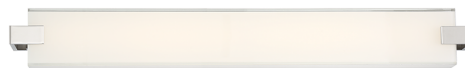

Example: **WS-79622-PN**

- For 277V special order, add an "F" before the finish: WS-79636F-PN
- For alternate color temperature, special order adding -27 or -35: WS-79636F-35-PN

DESCRIPTION

Two polished nickel clips restrain the tempered glass diffuser at its edges in an elegant meditation on balance, while highly efficient LED modules ensure an outstanding illumination that will endure the test of time.

- For 277V special order, add an "F" before the finish: WS-79636F-PN
- For alternate color temperature, special order adding -27 or -35: WS-79636F-35-PN

DESCRIPTION

Two polished nickel clips restrain the tempered glass diffuser at its edges in an elegant meditation on balance, while highly efficient LED modules ensure an outstanding illumination that will endure the test of time.

FEATURES

- Conversion plate for 4" J box included
- ACLED driverless technology
- 5 year warranty

SPECIFICATIONS

Color Temp:	3000K
Input:	120 VAC, 50/60Hz
CRI:	90
Dimming:	ELV: 100 - 10%
Rated Life:	45000 Hours
Mounting:	Can be mounted on ceiling or wall in all orientations
Standards:	ETL, cETL, Title 24 JA8-2016 Compliant, Title 24: No Damp Location Listed
Construction:	Aluminum hardware, mitered glass diffuser with silk-screen exterior

REPLACEMENT PARTS

RPL-GLA-79628 - Glass for WS-79628

FINISHES

Polished
Nickel

LINE DRAWING

Fixture Type: _____

Catalog Number: _____

Project: _____