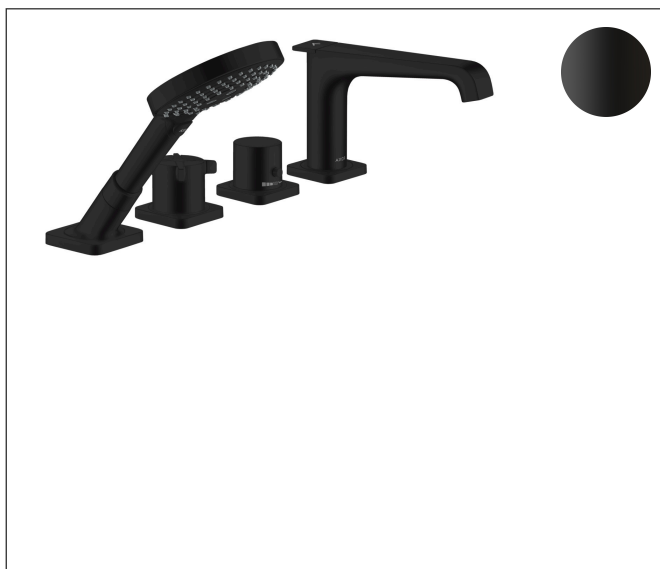

Brand	AXOR
Art. Name	<b>AXOR Citterio E</b> 4-Hole Thermostatic Roman Tub Set Trim with 1.75 GPM
	Handshower
Art. Nr.	36413671
Surface	matte black
Pos.	1

## Product Picture

## Features

- Easily change outlets via diverter knob
- Spray type mixer: Laminar spray
- Flow: 5.28 GPM (20 L/Min)
- Flow rate of hand shower at 3 bar: 1.75 GPM (6.6 L/Min)
- Thermostatic cartridge, Shut-off/ diverter valve
- Anti-scald 100° safety stop
- Integrated double backflow prevention