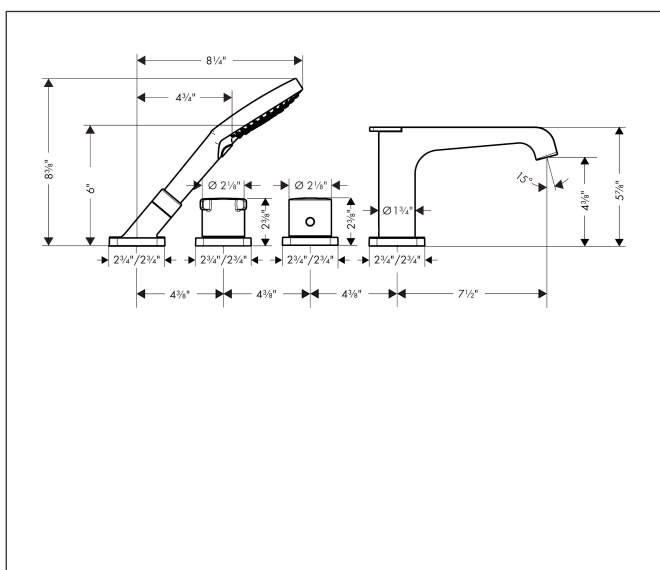

Brand	AXOR
Art. Name	AXOR Citterio E 4-Hole Thermostatic Roman Tub Set Trim with 1.75 GPM
	Handshower
Art. Nr.	36413671
Surface	matte black
Pos.	1

Product Picture

Features

- Easily change outlets via diverter knob
- Spray type mixer: Laminar spray
- Flow: 5.28 GPM (20 L/Min)
- Flow rate of hand shower at 3 bar: 1.75 GPM (6.6 L/Min)
- Thermostatic cartridge, Shut-off/ diverter valve
- Anti-scald 100° safety stop
- Integrated double backflow prevention

Drawing

Technology