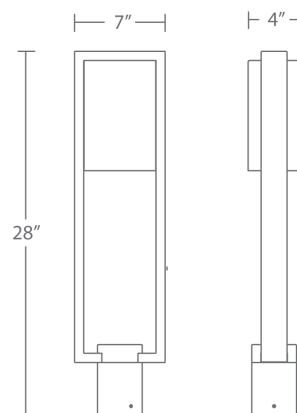

FINISHES

Black

LINE DRAWING

PM-W15928