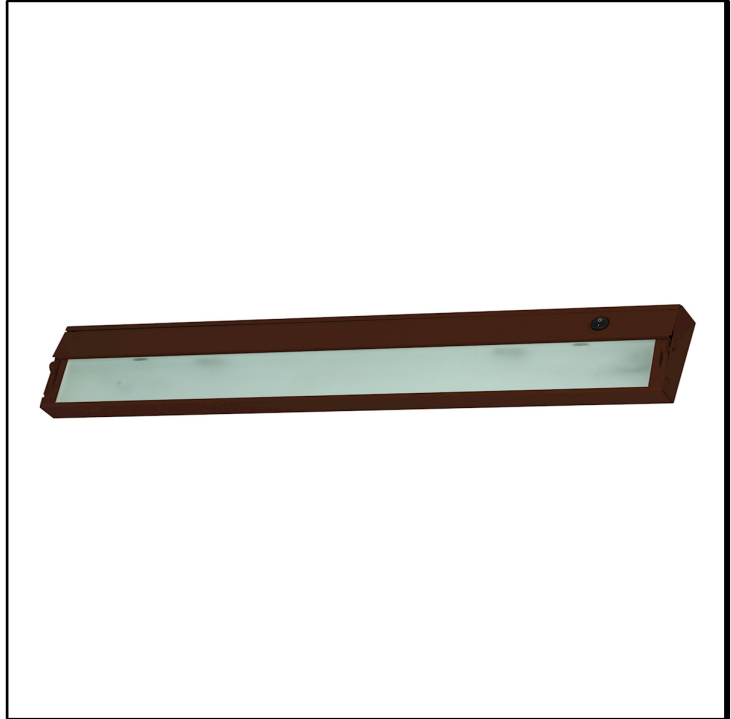

DIMENSIONS

Height: **1"**
Width: **5"**
Depth/Ext: **34"**
Weight: **5lb.**

FEATURES

Finish: **BRONZE**
Glass: **Clear Diffuse**

MATERIALS

Metal,Glass

BULB OPTIONS

Bulb #: **4**
Bulb Watt: **18.0W**
Bulb Type: **XENON (WEDGE BASE)**

Category: **T-UTILITY LIGHTING**

Item Number: **A134UC/15**

Collection: **Aurora**

UPC: **748119078014**

Item Description: **Aurora 4 Light**

Description: **Aurora under cabinet lighting features more diffuse glass and easy-to-use friction clips for door release. Captioned door provides easy lamp and installation access, and mounting screws come captioned and ready to install.**