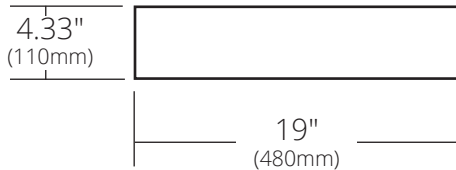

SPECIFICATIONS

ZACA 48 WALL MOUNT

FRONT VIEW

SIDE VIEW

VNS48S

PRODUCT DETAILS

- 47.75"w x 19"d x 4.33"h (1213mm x 480mm x 110mm)
- Grade 304 Stainless Steel
- Trough sink sold separately

INSTALLATION

- Wall Mount

COORDINATING PRODUCTS

- NativeStone® Trough 4819
- Portola Mirror
- Decorative P-Trap

STANDARDS COMPLIANCE

IMPORTANT

Due to the handcrafted nature of this product, it will vary in finish, texture, hammering, and other details. Dimensions may vary up to .25" (6mm).