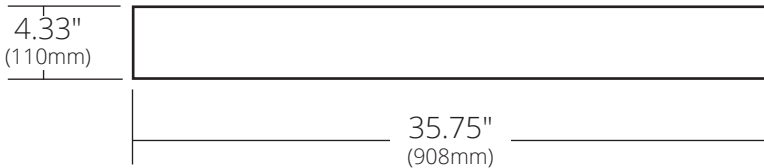

*SPECIFICATIONS*

**ZACA 36 WALL MOUNT**

FRONT VIEW

SIDE VIEW

VNS36S

**PRODUCT DETAILS**

- 35.75"w x 19"d x 4.33"h (908mm x 480mm x 110mm)
- Grade 304 Stainless Steel
- Trough sink sold separately

**INSTALLATION**

- Wall Mount

**COORDINATING PRODUCTS**

- NativeStone® Trough 3619
- Portola Mirror
- Decorative P-Trap

**STANDARDS COMPLIANCE**

**IMPORTANT**

Due to the handcrafted nature of this product, it will vary in finish, texture, hammering, and other details. Dimensions may vary up to .25" (6mm).