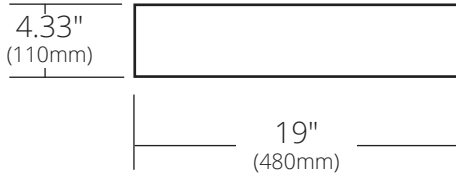

*SPECIFICATIONS*

**ZACA 36 WALL MOUNT**

FRONT VIEW

SIDE VIEW

VNS36S

**PRODUCT DETAILS**

- 35.75"w x 19"d x 4.33"h (908mm x 480mm x 110mm)
- Grade 304 Stainless Steel
- Trough sink sold separately

**INSTALLATION**

- Wall Mount

**COORDINATING PRODUCTS**

- NativeStone® Trough 3619
- Portola Mirror
- Decorative P-Trap

**STANDARDS COMPLIANCE**

**IMPORTANT**

Due to the handcrafted nature of this product, it will vary in finish, texture, hammering, and other details. Dimensions may vary up to .25" (6mm).