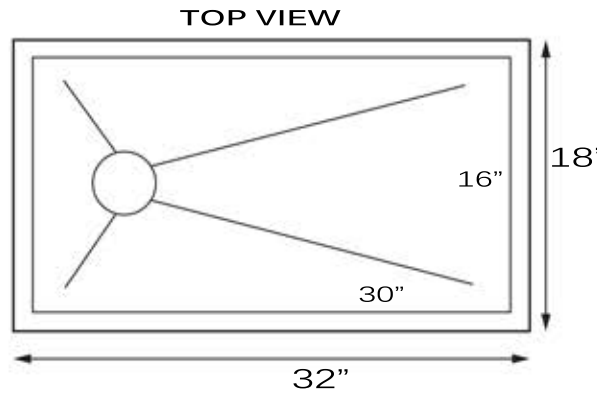

**Pro Series Collection**  
**Premium Stainless Steel**  
**Zero Radius Pro Undermount Kitchen Sink**

**MODEL:**  
**ZR3218-OSD**

Overall Dimensions	Large Bowl	Bowl Depth	Bottom Grid/s	Reverse Model
32" X 18"	30" x 16"	10"	BG3218-OSD	NA