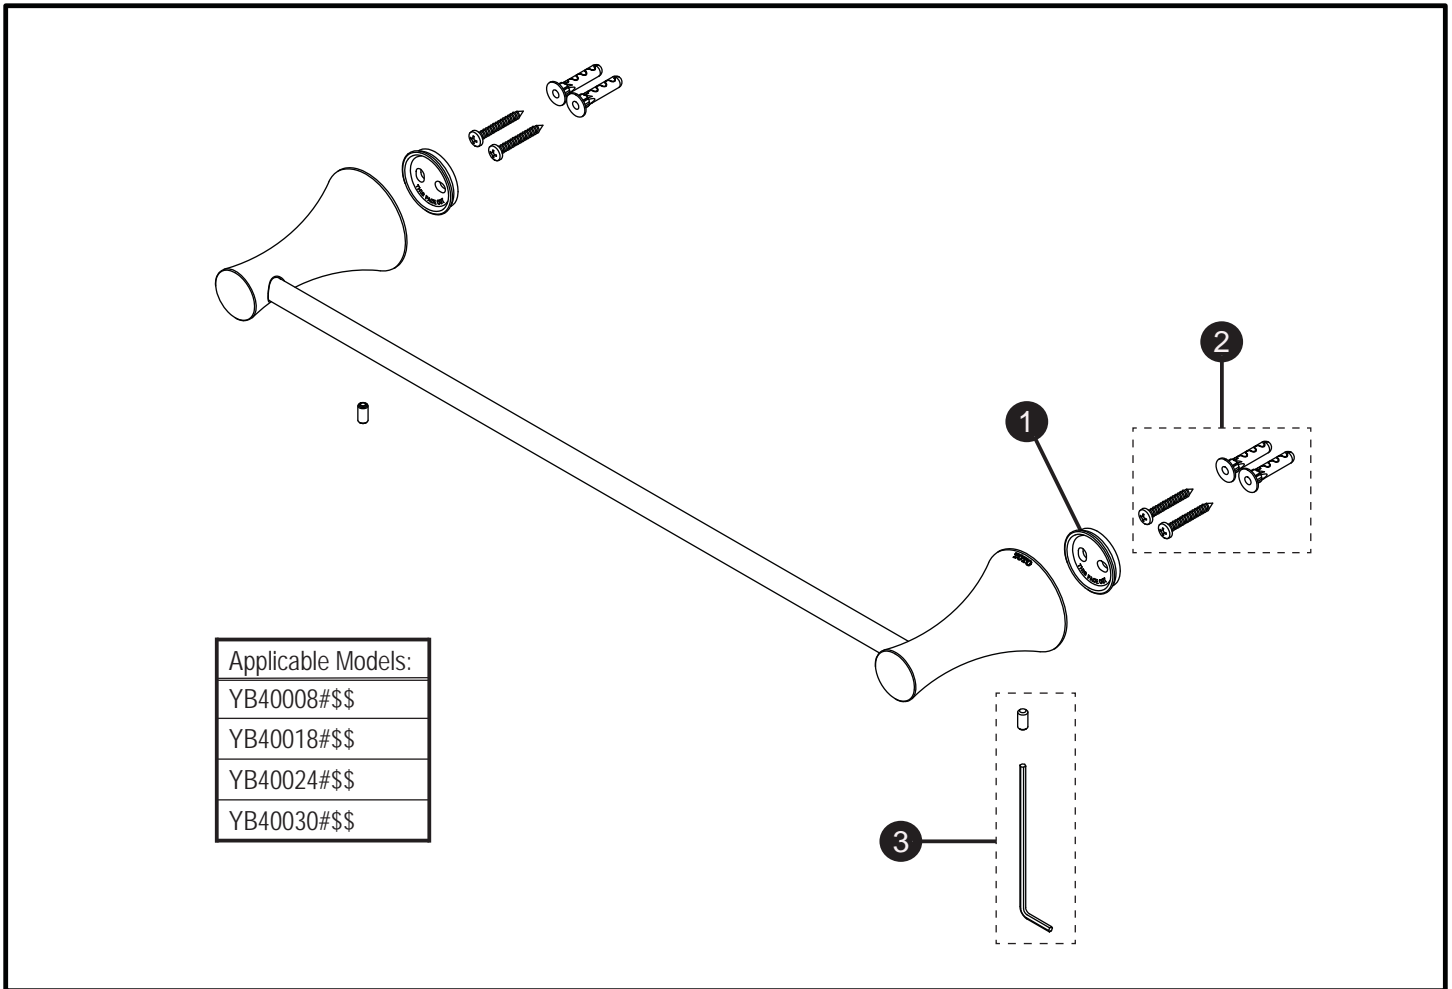

Transitional Collection Series B
Towel Bars

Item	Part	Description
1	THP4917	Mounting Disk
2	THP4489	Mounting Hardware (1 set)
3	THP4815	Set Screw and Hex Wrench

LEGEND
\$\$ = Denotes Finish
#CP = Polished Chrome
#BN = Brushed Nickel
#PN = Polished Nickel