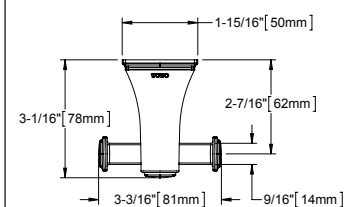

YH2301# _____

TOTO