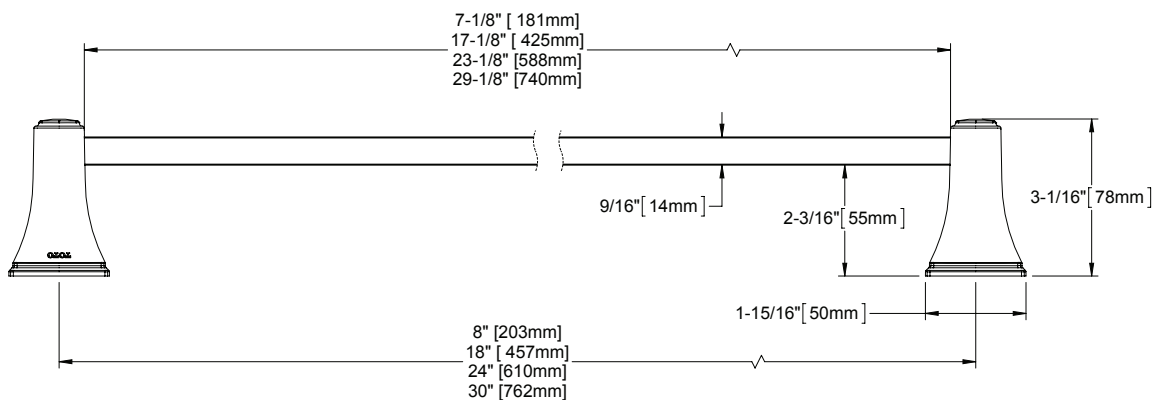

MODELS

- YB30108 - Towel Bar 8"
- YB30118 - Towel Bar 18"
- YB30124 - Towel Bar 24"
- YB30130 - Towel Bar 30"
- YR301 - Towel Ring
- YH2301 - Robe Hook
- YP301 - Paper Holder

PRODUCT SPECIFICATION

Product shall have a solid metal construction and include installation hardware. Product shall be TOTO Model Y_301#____.

Y_301 Series

Traditional Collection Series B Accessories

SPECIFICATIONS

- Warranty: Lifetime Limited Warranty (Residential Use)
One Year (Commercial Use)
- Material: Metal

Product Number	Shipping Weight	Shipping Dimensions
YB30108	1.6 lbs.	11-1/4" L x 4-3/4" W x 2-3/4" H
YB30118	2.0 lbs.	27-1/4" L x 4-3/4" W x 2-3/4" H
YB30124	2.2 lbs.	27-1/4" L x 4-3/4" W x 2-3/4" H
YB30130	2.4 lbs.	33" L x 4-3/4" W x 2-3/4" H
YP301	1.4 lbs.	9-1/4" L x 4-1/4" W x 3-1/2" H
YH2301	1.2 lbs.	6" L x 3-1/4" W x 3-1/4" H
YR301	2.0 lbs.	8-1/2" L x 7-1/2" W x 5-1/2" H