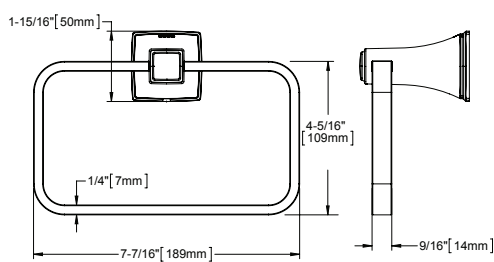

YR301# _____