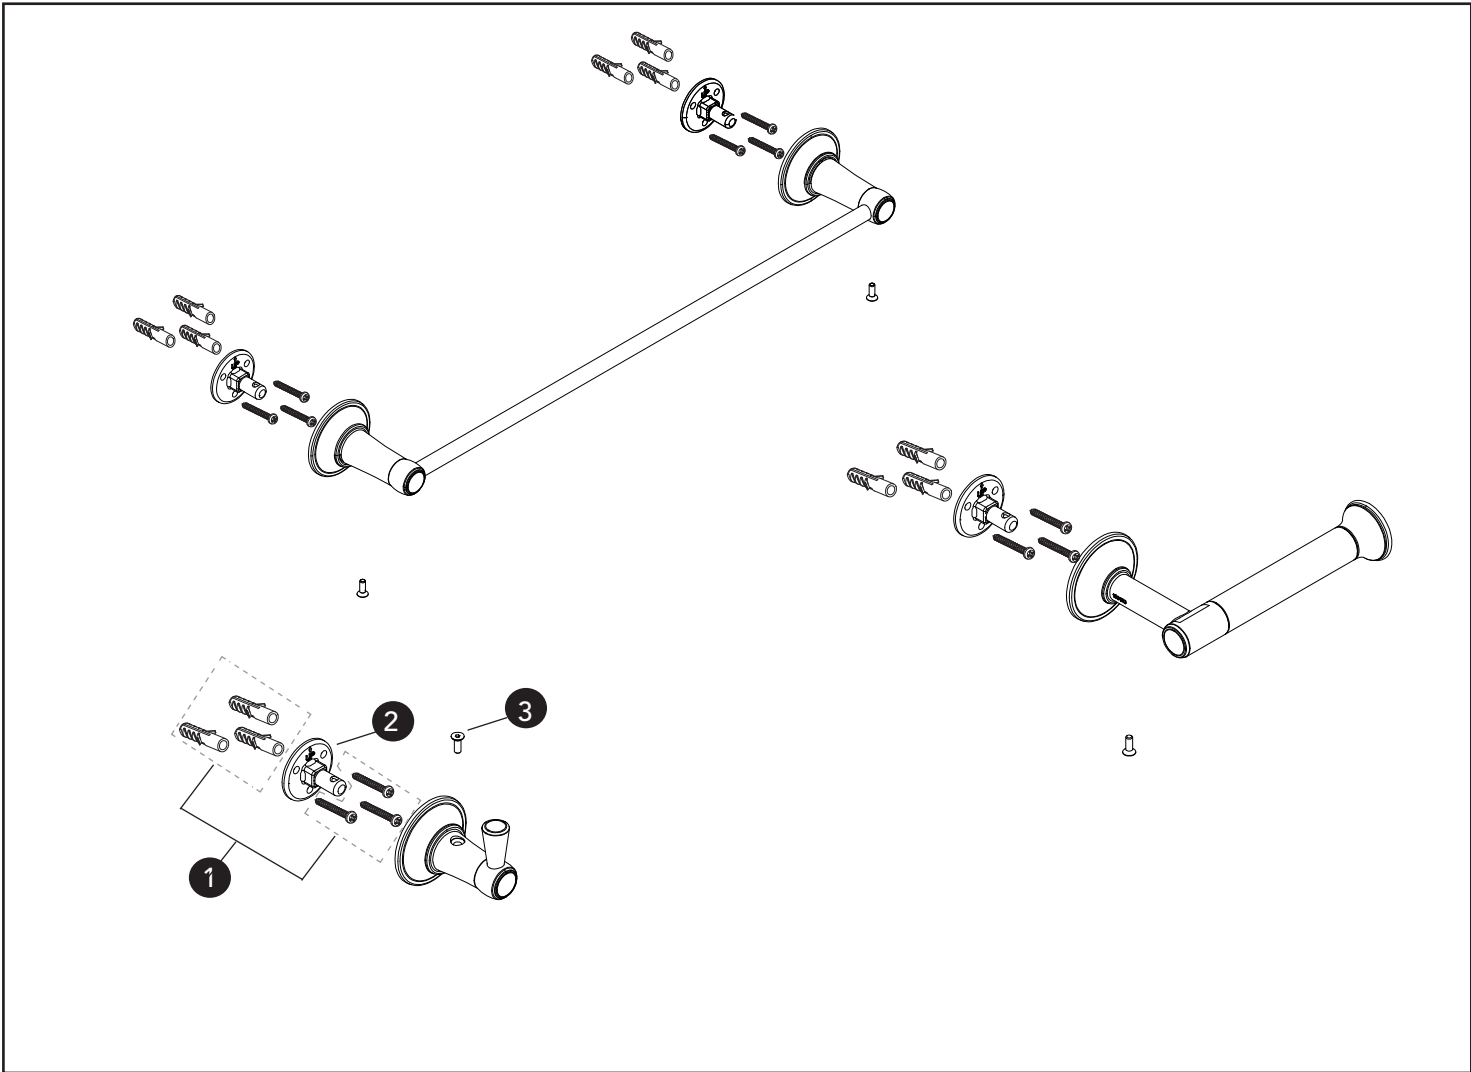

Y_200 & Y_300 Series Accessories

YB20008	YP200	YB30008	YP300
YB20018	YH200	YB30018	YH300
YB20024		YB30024	
YB20030		YB30030	
YB20036		YB30036	

Transitional Collection Series A Traditional Collection Series A

* Transitional Collection Series A shown

Item	Part	Description
1	THU4571	Anchor Set (3 per bag)
2	THP4715	Bracket
3	THP4506	Set Screw (1)