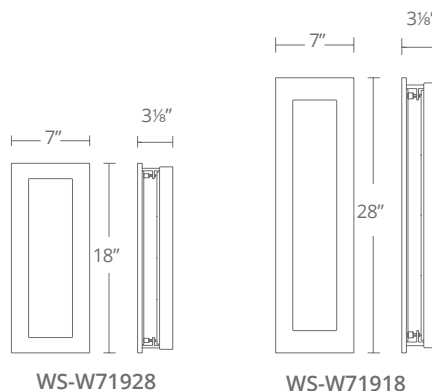

Fixture Type: _____

Catalog Number: _____

Project: _____

Location: _____

PRODUCT DESCRIPTION

Understated geometry to complement a variety of architectural styles. Sparkling central glass insert draws visual interest while subtle cues of upscale appeal communicate through the heavy gauge frame, the absence of visible hardware, and the quality illumination.

SPECIFICATIONS

Construction: Aluminum

Light Source: High output LED

Finish: Black (BK)

Standards: ETL & cETL Wet Location listed, IP65, CEC Title 24 Compliant, ADA Compliant

FEATURES

- Sparkling glass insert
- Weather-resistant powder coat
- No transformer or driver needed
- Dimmer: ELV
- Rated Life: 50,000 hours
- Color temp: 3500K
- CRI: 90

ORDER NUMBER

Model	Height	Wattage	Voltage	LED Lumens	Delivered Lumens	Finish
WS-W71918	18"	13W	120V	1000	583	BK
WS-W71928	28"	38W		3200	1828	Black

Example: WS-W71918-BK