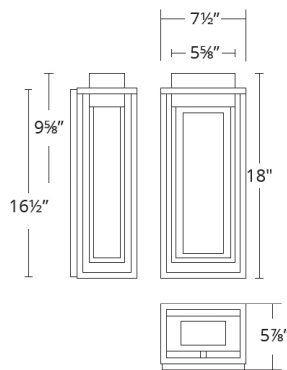

DORNE Wall Sconces - Outdoor

MODERN FORMS

WS-W57014 / WS-W57018

Fixture Type:

Catalog Number:

Project: _____

Location: _____

PRODUCT DESCRIPTION

Beautiful ambient light warms over the antiqued brass finished feature to indirectly illuminate entryways subtly for a soft and comforting glow. This durable indoor/outdoor wall sconce offers advanced LED technology discreetly hidden in its robust housing.

FEATURES

- Contrasting aged brass finish and textured black
- ACLED driverless technology
- Dimming: ELV
- Rated Life: 54,000 hours
- Color Temp: 3000K
- CRI: 90

SPECIFICATIONS

Construction: Aluminium body

Light Source: High output LED

Finish: Black (BK) with Aged Brass (AB) accent

Standards: ETL & cETL, Wet Location listed, Title 24 Compliant, IP65 Rated, Dark Sky Friendly

ORDER NUMBER

Model:	Size	Watt	Voltage	LED Lumens	Delivered Lumens	Finish
WS-W57014	14"	6W	120V	400	114	BK/AB Black with Aged Brass
WS-W57018	18"	8W		600	217	

Example: **WS-W57014-BK**

modernforms.com
Phone (800) 526.2588
Fax (800) 526.2585

Headquarters/Eastern Distribution Center
44 Harbor Park Drive
Port Washington, NY 11050

Central Distribution Center
1600 Distribution Ct
Lithia Springs, GA 30122

Western Distribution Center
1750 Archibald Avenue
Ontario, CA 91760