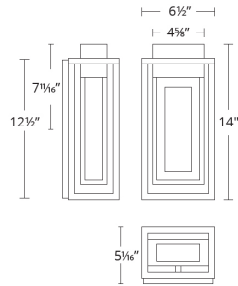

DORNE Wall Sconces - Outdoor

MODERN FORMS

WS-W57014 / WS-W57018

Fixture Type:

Catalog Number:

Project: _____

Location: _____

PRODUCT DESCRIPTION

Beautiful ambient light warms over the antiqued brass finished feature to indirectly illuminate entryways subtly for a soft and comforting glow. This durable indoor/outdoor wall sconce offers advanced LED technology discreetly hidden in its robust housing.

FEATURES

- Contrasting aged brass finish and textured black
- ACLED driverless technology
- Dimming: ELV
- Rated Life: 54,000 hours
- Color Temp: 3000K
- CRI: 90

SPECIFICATIONS

Construction: Aluminium body

Light Source: High output LED

Finish: Black (BK) with Aged Brass (AB) accent

Standards: ETL & cETL, Wet Location listed, Title 24 Compliant, IP65 Rated, Dark Sky Friendly

ORDER NUMBER

Model:	Size	Watt	Voltage	LED Lumens	Delivered Lumens	Finish
WS-W57014	14"	6W	120V	400	114	BK/AB Black with Aged Brass
WS-W57018	18"	8W		600	217	

Example: **WS-W57014-BK**

modernforms.com
Phone (800) 526.2588
Fax (800) 526.2585

Headquarters/Eastern Distribution Center
44 Harbor Park Drive
Port Washington, NY 11050

Central Distribution Center
1600 Distribution Ct
Lithia Springs, GA 30122

Western Distribution Center
1750 Archibald Avenue
Ontario, CA 91760