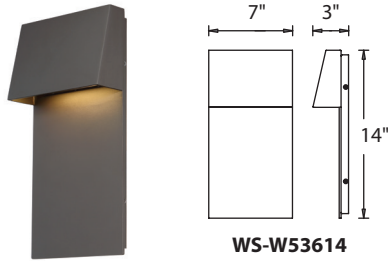

ZEALOUS – model: WS-W536
 dwelLED™ LED Outdoor

WAC LIGHTING
 Responsible Lighting®

Fixture Type:

Catalog Number:

Project: _____

Location: _____

PRODUCT DESCRIPTION

Feverently passionate with a dash of solemn restraint, Zealous features a hood that provides excellent glare cut-off for a discrete but functional downlight illumination. Constructed with a solid die cast aluminum and powder coated finish. The light engine is factory sealed for maximum protection against the harshest elements.

FEATURES

- Front hood provides excellent cut off for a discrete but functional path light
- Weather-resistant powder coated finish
- Light engine is factory sealed for maximum protection from the elements
- Solid aluminum construction
- No transformer or driver required
- Color Temp: 3000K
- CRI: 90
- Dimming: 100% - 5% ELV
- Rated Life: 44,000 hours
- Input: 120V (277V special order)

SPECIFICATIONS

Construction: Aluminum and White Diffuser Lens

Light Source: High output LED.

Finish: Bronze (BZ), Graphite (GH)

Standards: ETL & cETL wet location listed. IP 65. CEC Title 24. Dark Sky Friendly.

ORDER NUMBER

		Watt	LED Lumens	Delivered Lumens	Finish
10"	WS-W53610	9.5W	700	330	BZ Bronze 
14"	WS-W53614	12W	840	365	GH Graphite 

Example: **WS-W53610-BZ**
 For 277V, add an "F" before the finish: **WS-W53614F-BZ**