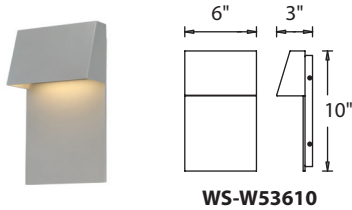

ZEALOUS – model: WS-W536
 dwelLED™ LED Outdoor

WAC LIGHTING
 Responsible Lighting®

Fixture Type:

Catalog Number:

Project: _____

Location: _____

PRODUCT DESCRIPTION

Feverently passionate with a dash of solemn restraint, Zealous features a hood that provides excellent glare cut-off for a discrete but functional downlight illumination. Constructed with a solid die cast aluminum and powder coated finish. The light engine is factory sealed for maximum protection against the harshest elements.

FEATURES

- Front hood provides excellent cut off for a discrete but functional path light
- Weather-resistant powder coated finish
- Light engine is factory sealed for maximum protection from the elements
- Solid aluminum construction
- No transformer or driver required
- Color Temp: 3000K
- CRI: 90
- Dimming: 100% - 5% ELV
- Rated Life: 44,000 hours
- Input: 120V (277V special order)

SPECIFICATIONS

Construction: Aluminum and White Diffuser Lens

Light Source: High output LED.

Finish: Bronze (BZ), Graphite (GH)

Standards: ETL & cETL wet location listed. IP 65. CEC Title 24. Dark Sky Friendly.

ORDER NUMBER

		Watt	LED Lumens	Delivered Lumens	Finish
10"	WS-W53610	9.5W	700	330	BZ Bronze 
14"	WS-W53614	12W	840	365	GH Graphite 

Example: **WS-W53610-BZ**
 For 277V, add an "F" before the finish: **WS-W53614F-BZ**