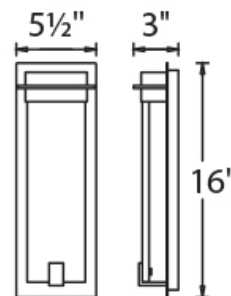

LINE DRAWING