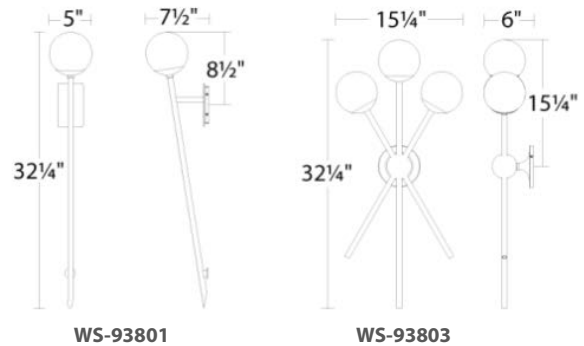

# Bossa Nova Sconce

WS-93801 / WS-93803

dweLED  
by WAC Lighting

Fixture Type:

Catalog Number:

Project:

Location:

## FEATURES

- Mouth-blown opal glass shades
- Driver located in fixture

## SPECIFICATIONS

**Color Temp:** 3000K

**CRI:** 90

**Dimming:** 100% - 5% ELV & 0-10V

**Rated Life:** 50,000 hrs

**Input:** 120V

**Construction:** Aluminum with glass diffuser

**Finish:** Black

## ORDER NUMBER

Model	Wattage	Voltage	LED Lumens	Delivered Lumens	Finish
WS-93801	1 6W	120V	400	300	BK Black 
WS-93803	3 12W		869	681	

Example: **WS-93803-BK**

dweLED.com  
Phone (800) 526.2588  
Fax (800) 526.2585