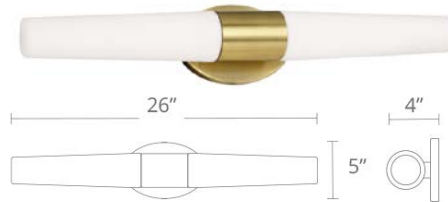

WS-38817

Fixture Type: _____

Catalog Number: _____

Project: _____

Location: _____

WS-38826

PRODUCT DESCRIPTION

Whether you mount it as a vanity light or in a hotel foyer, Tusk brings superb LED task lighting into every room. Expertly crafted from mouth-blown etched opal glass, the elegantly tapered diffuser spreads the light evenly for timeless quality illumination. Available in four finishes— polished chrome, brushed nickel, satin brass and versatile black.

FEATURES

- Can be mounted vertically or horizontally
- No transformer or driver needed
- **Title 24 Compliant**
- ADA Compliant
- Dimmer: ELV
- Color Temperature: 3000K
- CRI: 90
- Rated Life: 54000 hours
- 277V option available (special order)

SPECIFICATIONS

Construction: Mouth-blown etched opal glass

Light Source: High output LED

Finish: Black, Brushed Nickel, Satin Brass, Chrome

Standards: ETL & cETL listed

ORDER NUMBER

Model	Wattage	Voltage	LED Lumens	Delivered Lumens	Finish
WS-38817	17"	12W	1059	678	BK <i>Black</i>
WS-38826	26"	24W	1918	1318	BN <i>Brushed Nickel</i>
					BR <i>Satin Brass</i>
					CH <i>Chrome</i>

Example: **WS-38826-BR**

For 277V special order add an "F" before the finish: **WS-38826F-BR**