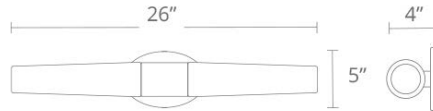

WS-38817

Fixture Type: _____

Catalog Number: _____

Project: _____

Location: _____

WS-38826

PRODUCT DESCRIPTION

Whether you mount it as a vanity light or in a hotel foyer, Tusk brings superb LED task lighting into every room. Expertly crafted from mouth-blown etched opal glass, the elegantly tapered diffuser spreads the light evenly for timeless quality illumination. Available in four finishes— polished chrome, brushed nickel, satin brass and versatile black.

SPECIFICATIONS

Construction: Mouth-blown etched opal glass

Light Source: High output LED

Finish: Black, Brushed Nickel, Satin Brass, Chrome

Standards: ETL & cETL listed

ORDER NUMBER

Model	Wattage	Voltage	LED Lumens	Delivered Lumens	Finish
WS-38817	17"	12W	1059	678	BK <i>Black</i>
WS-38826	26"	24W	1918	1318	BN <i>Brushed Nickel</i>
					BR <i>Satin Brass</i>
					CH <i>Chrome</i>