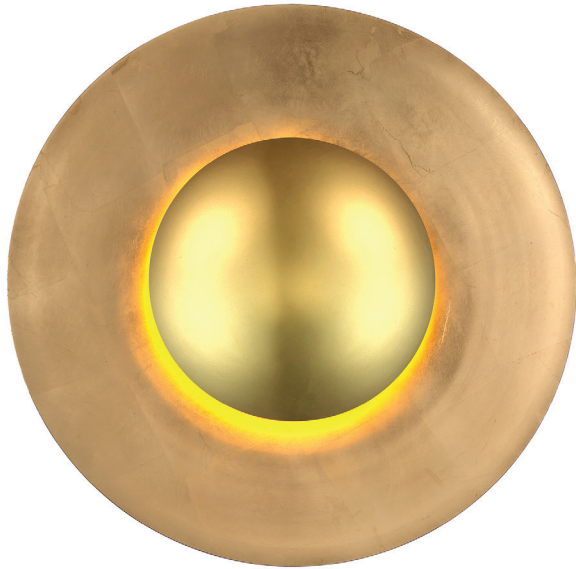

BLAZE – model: WS-306

LED Interior Sconce

Fixture Type:

Catalog Number:

Project:

Location:

PRODUCT DESCRIPTION

A radiating spectacle of warm indirect illumination from hand applied gold leaf. Offered in three proportional sizes to design in multiples on walls or ceilings.

FEATURES

- Place on wall as sconce or flush mounts to ceiling
- ADA compliant, low profile design available in 12" and 18" sizes
- CEC Title 24 Compliant
- ETL & cETL damp location listed
- Full range dimming when used with compatible dimmers
- Driver located in outlet box
- Universal driver (120V-220V-277V)
- 50,000 hour rated life
- Color Temp: 3000K
- CRI: 90

SPECIFICATIONS

Construction: Steel.

Light Source: High output LED.

Finish: Gold Leaf/Gold Plated (GL), Silver Leaf/Polished Nickel (SL).

Standards: ETL & cETL damp location listed. ADA compliant for WS-30612 & WS-30618. CEC Title 24.

ORDER NUMBER

Model	Diameter	Wattage	Voltage	LED Lumens	Delivered Lumens	Finish
WS-30612	12"	10.5W		787	250	GL Gold Leaf/Gold Plated SL Silver Leaf/Polished Nickel 
WS-30618	18"	25W	120V-220V-277V	1979	605	
WS-30624	24"	31W		2392	700	