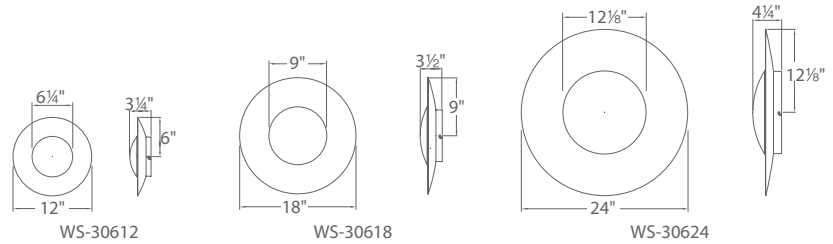

BLAZE – model: WS-306

LED Interior Sconce

Fixture Type:

Catalog Number:

Project:

Location:

PRODUCT DESCRIPTION

A radiating spectacle of warm indirect illumination from hand applied gold leaf. Offered in three proportional sizes to design in multiples on walls or ceilings.

FEATURES

- Place on wall as sconce or flush mounts to ceiling
- ADA compliant, low profile design available in 12" and 18" sizes
- CEC Title 24 Compliant
- ETL & cETL damp location listed
- Full range dimming when used with compatible dimmers
- Driver located in outlet box
- Universal driver (120V-220V-277V)
- 50,000 hour rated life
- Color Temp: 3000K
- CRI: 90

SPECIFICATIONS

Construction: Steel.

Light Source: High output LED.

Finish: Gold Leaf/Gold Plated (GL), Silver Leaf/Polished Nickel (SL).

Standards: ETL & cETL damp location listed. ADA compliant for WS-30612 & WS-30618. CEC Title 24.

ORDER NUMBER

Model	Diameter	Wattage	Voltage	LED Lumens	Delivered Lumens	Finish
WS-30612	12"	10.5W		787	250	GL Gold Leaf/Gold Plated SL Silver Leaf/Polished Nickel 
WS-30618	18"	25W	120V-220V-277V	1979	605	
WS-30624	24"	31W		2392	700	