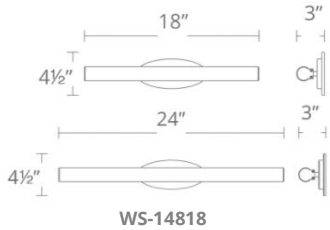

MINI LOFT Bath & Interior Sconces

WS-14818 / WS-14824 / WS-14836

MODERN FORMS

Fixture Type:

Catalog Number:

Project:

Location:

PRODUCT DESCRIPTION

SPECIFICATIONS

Construction: Co-extruded clear and white acrylic diffuser, Solid steel back plate

Light Source: High output LED

Finish: Black, Brushed Nickel, Chrome

Standards: ETL & cETL listed, Damp location listed

ORDER NUMBER

Model	Wattage	Voltage	LED Lumens	Delivered Lumens	Finish
WS-14818	18"	16W	1324	1205	BK Black
WS-14824	24"	20W	1826	1599	BN Brushed Nickel
WS-14836	36"	30W	2820	2453	CH Chrome

Example: **WS-14824-CH**