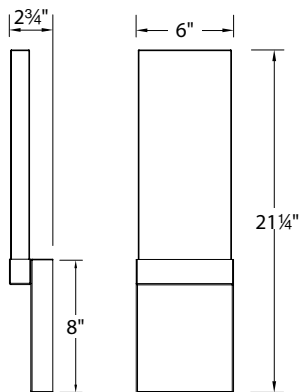

GLACIER – model: WS-12721-CH

LED Wall Sconces

Fixture Type:

Catalog Number:

Project: _____

Location: _____

PRODUCT DESCRIPTION

The beautiful brilliance of frozen ice and polar caps crystallize into stunning wall sconce luminaires as LEDs evoke a sparkle and shimmer with mesmerizing Piastra glass, hand crafted utilizing techniques discovered in the 13th century.

Construction: Steel construction with Piastra glass

Light Source: High output LED

Dimming: Dims to 10% with an electronic low voltage (ELV) dimmer

Mounting: Mounts directly to junction box

Finish: Chrome (CH)

ORDER NUMBER

Model	Height	Watt	Voltage	LED Lumens	Delivered Lumens	Finish
WS-12721	21"	10W	120V	830	175	CH Chrome

WS-12721 – **CH**

Example: **WS-12721-CH**

Modern Forms – A WAC Lighting Company
www.modernforms.com
Phone (800) 526.2588 • Fax (800) 526.2585