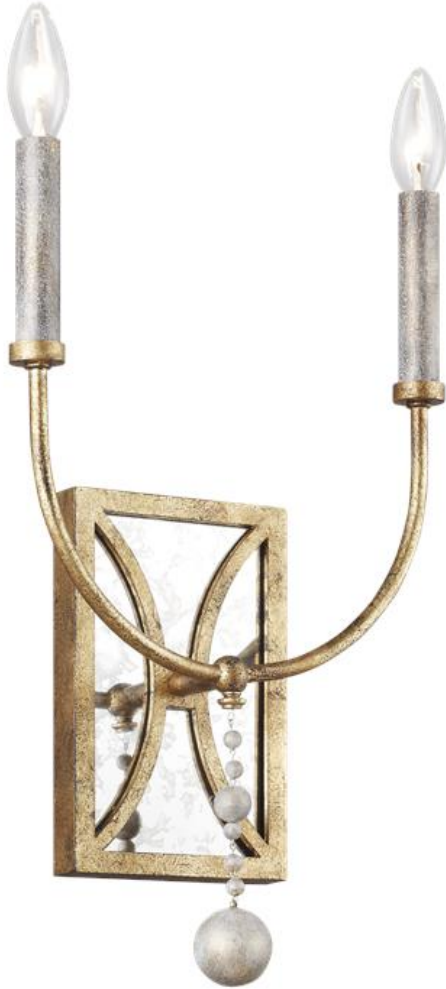

## WB1920ADB: 2 - Light Wall Sconce

### Dimensions:

**Width:** 10 1/2"      **Extends:** 3 3/4"  
**Height:** 16 1/2"      **Wire:** 8" (color/Black/White)  
**Weight:** 2.2 lbs.      **Mounting Proc.:** Wall / Bath  
**Connection:** Mounted To Box

### Bulbs:

2 - Candelabra Torpedo 60w Max. 120v - Not included

### Material List:

1 Body - Steel - Antique Gild