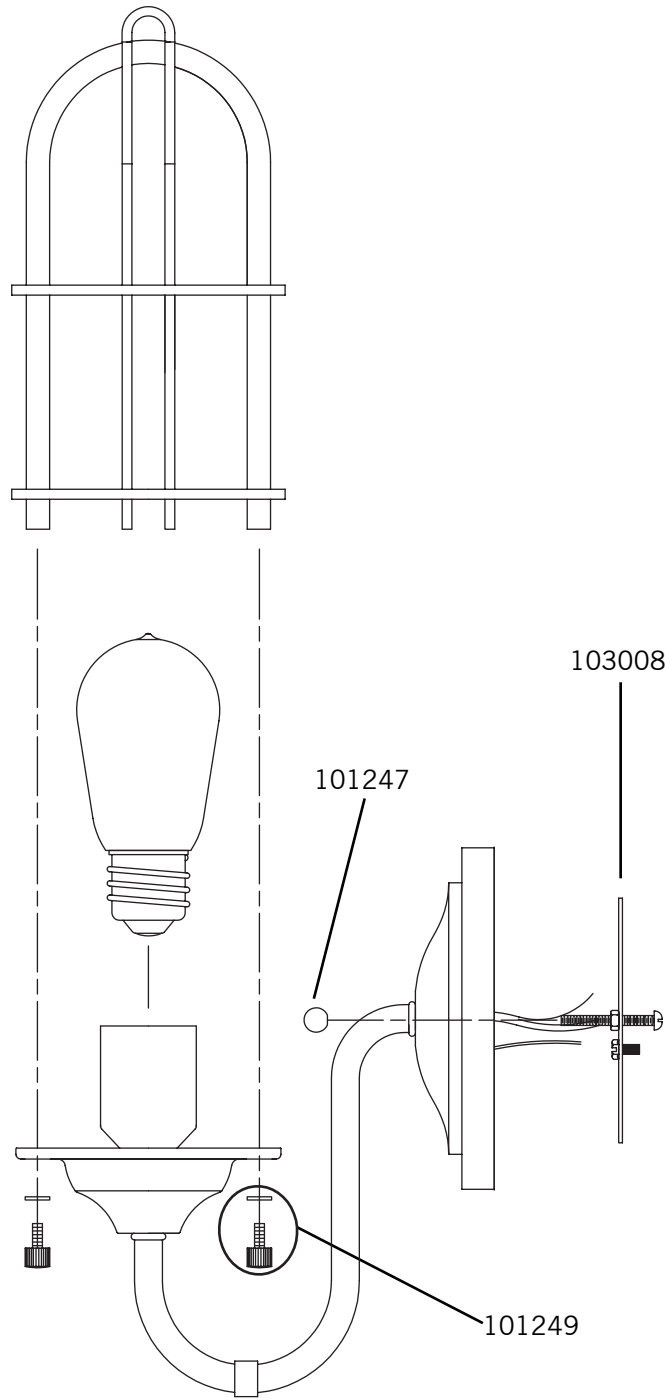

Replacement Parts

WB1703

Qty.	Part #	Description
	101247	Ball Cap DAB
	103008	Mounting Plate
	101249	Thumb Screws DAB