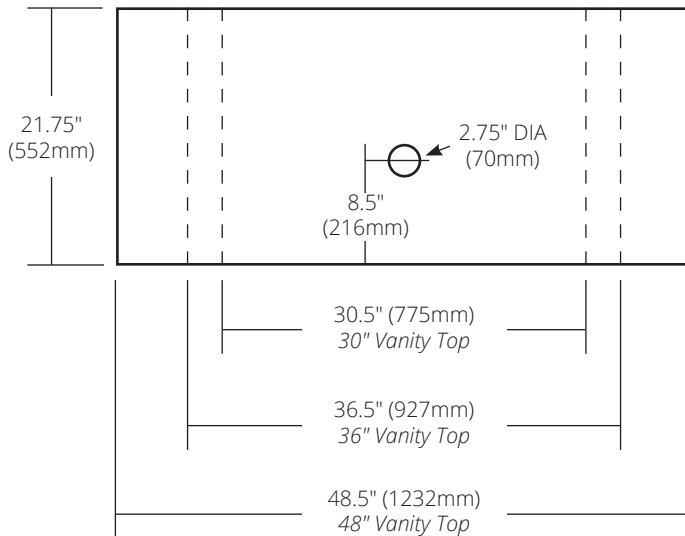

*SPECIFICATIONS*

**NATIVESTONE® VANITY TOP**  
**ALL SIZES - VESSEL WITH NO FAUCET HOLE**

*NativeStone® Collection*

TOP VIEW

**30" Vanity Top**

30.5"w x 21.75"d x 1.18"h (775mm x 552mm x 30mm)

- NSV30-AV Ash
- NSV30-SV Slate
- NSV30-PV Pearl
- NSV30-EV Earth

**36" Vanity Top**

36.5"w x 21.75"d x 1.18"h (927mm x 552mm x 30mm)

- NSV36-AV Ash
- NSV36-SV Slate
- NSV36-PV Pearl
- NSV36-EV Earth

**48" Vanity Top**

48.5"w x 21.75"d x 1.18"h (1232mm x 552mm x 30mm)

- NSV48-AV Ash
- NSV48-SV Slate
- NSV48-PV Pearl
- NSV48-EV Earth

**IMPORTANT**

DO NOT use tape or other adhesives on NativeStone as it may remove the sealer. Due to the handcrafted nature of this product, it will vary in finish, texture, and other details. Dimensions may vary up to .25" (6mm).