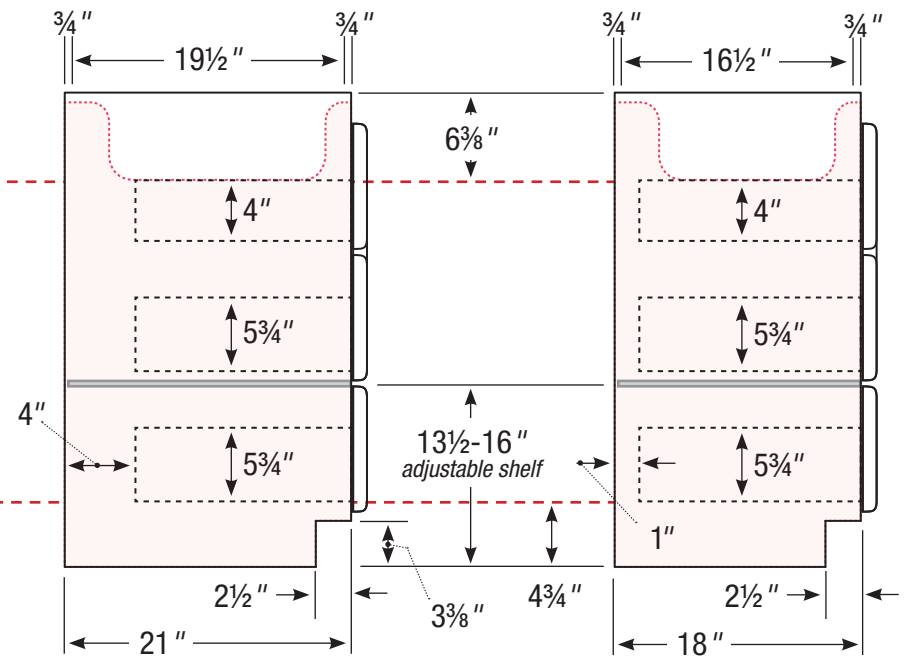

Basin placement range varies with brand and model.  
 Shown is for Kohler 2210.

Internal Divider ■■■■■■

### 30" Vanity

Right hand drawers

30" wide  
 34½" tall  
 21" or 18" front-to-back

21" or 18" front-to-back option

Internal Dividers