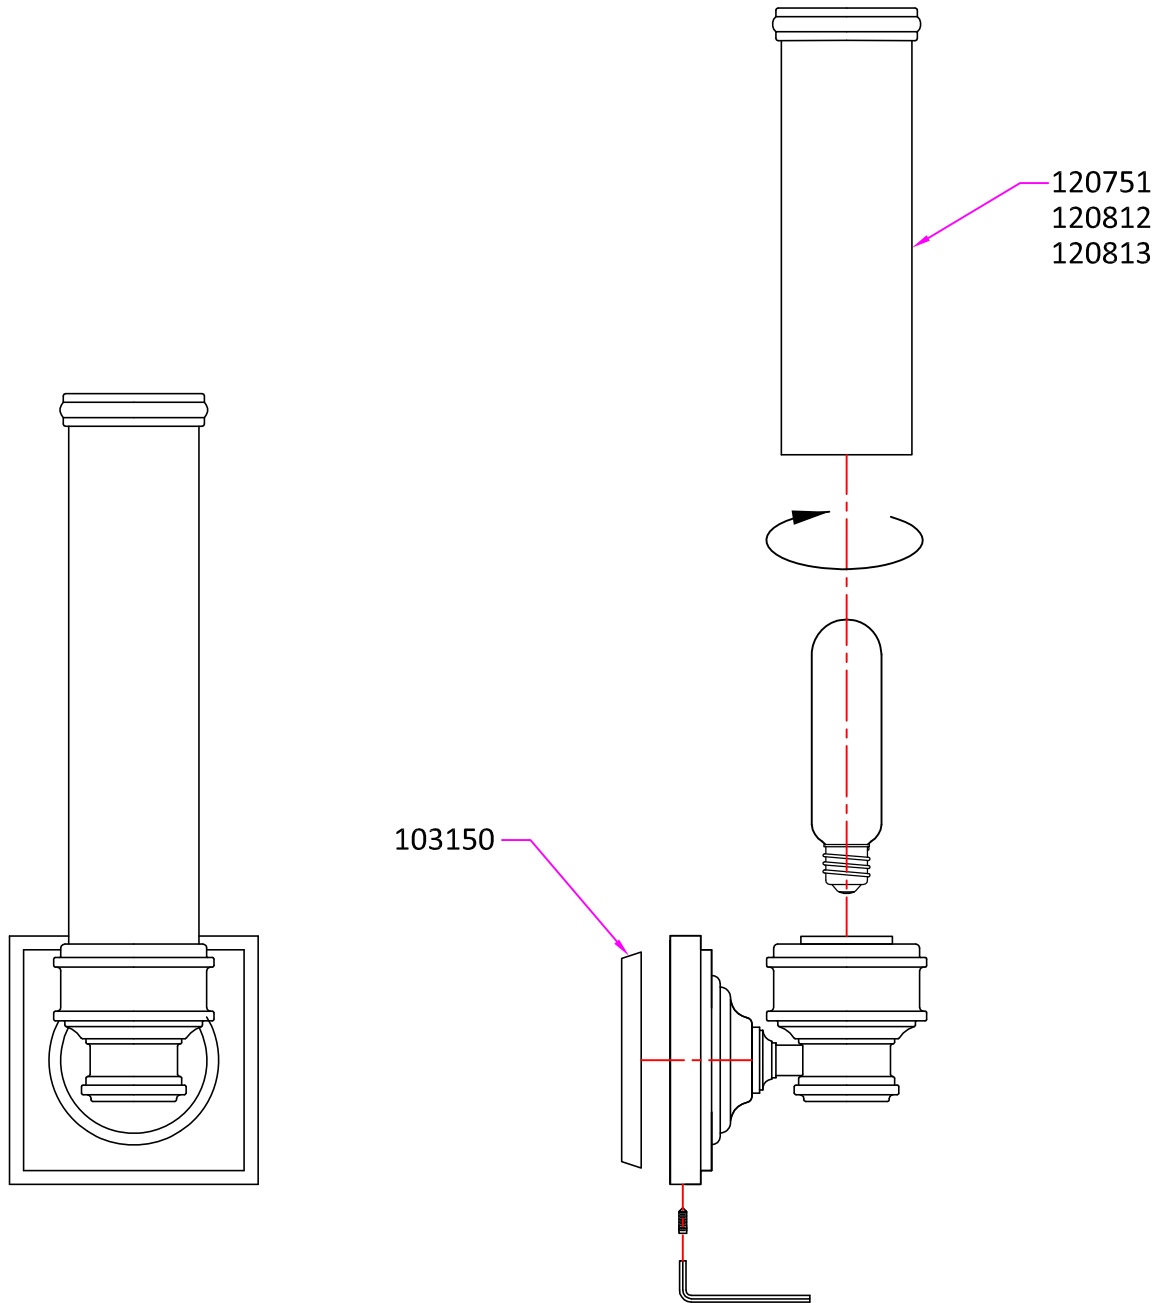

Replacement Parts

VS48001

Qty.	Part #	Description
	103150	4" Square Mounting Plate
	120751	Glass VS48001BS
	120812	Glass VS48001DPZ
	120813	Glass VS48001PN